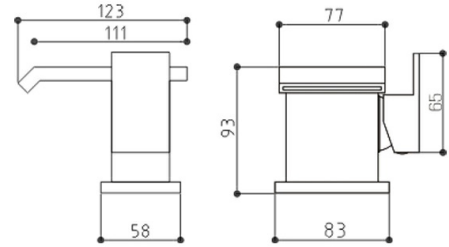

Basin Art Cubis Mono basin mixer

Basin Art Cubis Mono basin mixer Faucets

RAK
CERAMICS

Technical specifications

Dimensions:	None
Weight:	2.03 Kg
Color:	Chrome
Chrome thickness:	0.30
Cartridge:	Yes
Tail:	NA
Pressure:	3.00

Code	Name
RAKCUB3001	Basin Art Cubis Mono basin mixer

Dimensions: All dimensions in mm tolerance $\pm 5\%$ for below 200mm and $\pm 3\%$ for above 200mm.

Note: Due to a continuing development programme to improve design and performance, the manufacturer reserves all rights to vary specifications without prior information.