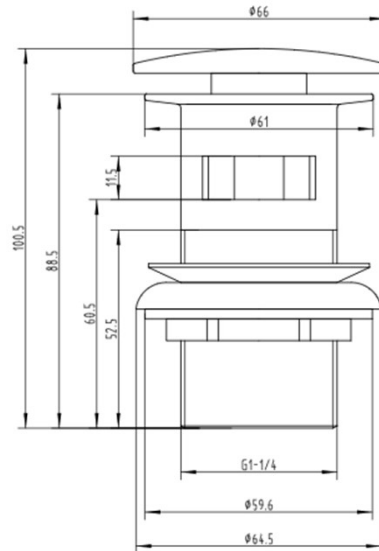

RAK WASTES

Basin Waste | Slotted

RAK
CERAMICS

Dimensions: 64.5w x 64.5d x 100.5h mm

Colour: CHROME

Code: RAKCCW001

Warranty: 15 YEARS

Weight: 0.20 KG

Dimensions: All Dimensions in mm tolerance $\pm 5\%$ for below 200mm and $\pm 3\%$ for above 200mm.
Note: Due to a continuing development programme to improve design and performance the manufacturer reserves all rights to vary specifications without prior information.
Please note accessories are for photographic use only.