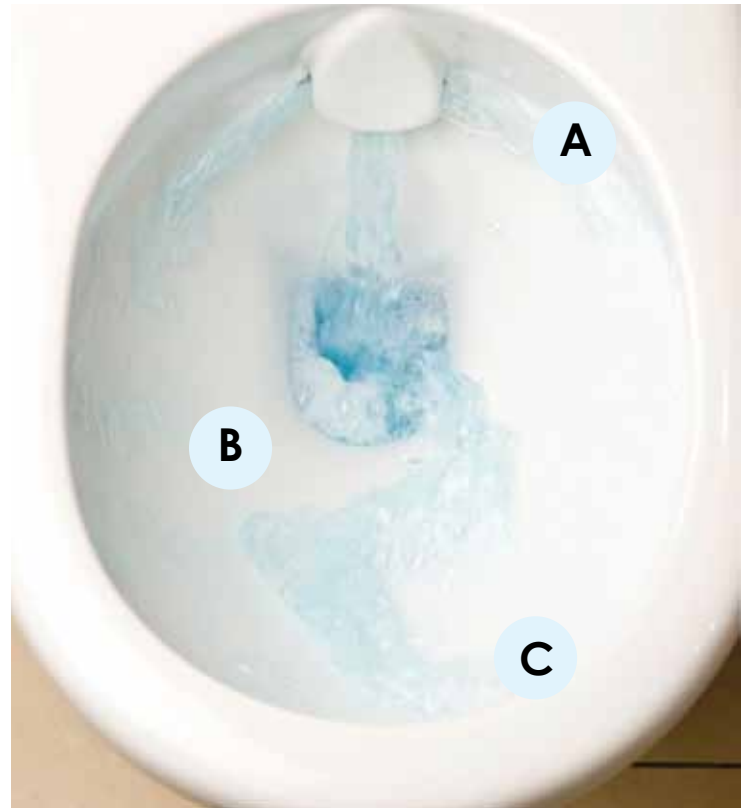

RAKRIMLESS™ technology

The ultimate in hygiene for your home

RAKRIMLESS™ delivers the ultimate level of hygiene control in your bathroom, matching the standards which until now would only have been present within specialist healthcare settings.

New technology is not something we normally associate with the smallest room in the house but at RAK Ceramics we strive to constantly develop advanced water technologies in order to deliver the very best possible performance and function in the bathroom.

RAKRIMLESS™ OFFERS

HYGIENE

No hidden rim to harbour germs. You can clean easily and effectively the whole surface of the toilet giving you a more HYGIENIC result.

WATER EFFICIENCY

Our side lever cistern uses only 4 litres for the main flush and 2.5 litres on the small flush saving a whopping third off on water usage.

EASY CLEANING

The contoured shape is very easy to clean, no more need for expensive specialised products to shoot under the rim!

COMFORT HEIGHT

Extra 50mm on the height of the pan makes it easier for those who need less distance to rise and lower themselves.