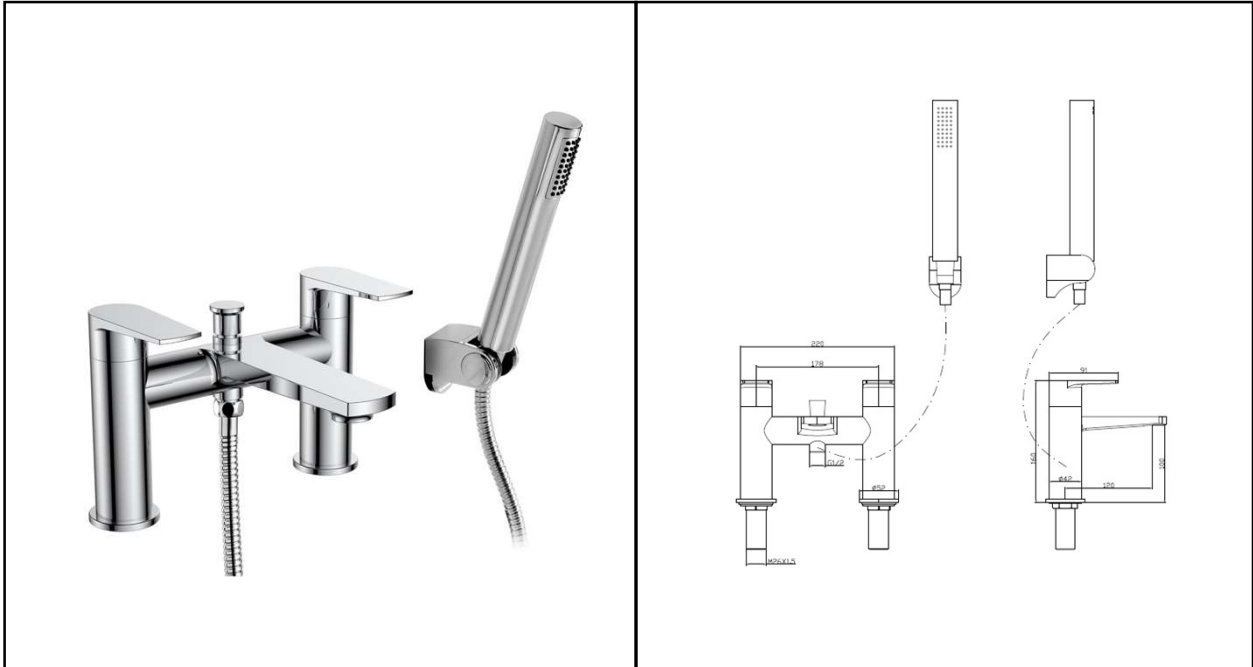

## RAK BLADE TAPS

Bath Shower Mixer | 2TH

**RAK**  
CERAMICS

---

**Dimensions:** 220w x 120d x 160h mm

---

**Colour:** CHROME

---

**Code:** RAKBLD3005

---

**Bar Pressures** 0.5 Bar – 5.0 Bar

---

**Warranty** 15 YEARS

---

**Weight** 3.75 kg

---

Dimensions: All Dimensions in mm tolerance  $\pm 5\%$  for below 200mm and  $\pm 3\%$  for above 200mm.  
Note: Due to a continuing development programme to improve design and performance the manufacturer reserves all rights to vary specifications without prior information.  
Please note accessories are for photographic use only.