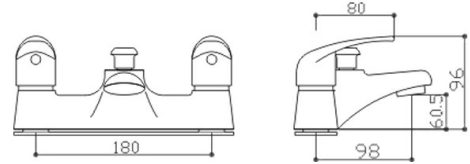

Basic Bath shower mixer

Basic Bath shower mixer Faucets

RAK
CERAMICS

Technical specifications

Dimensions:	None
Weight:	2.40 Kg
Color:	Chrome
Chrome thickness:	0.30
Cartridge:	Yes
Tail:	NA
Pressure:	3.00

Code	Name
RAKBAS3005	Basic Bath shower mixer

Dimensions: All dimensions in mm tolerance $\pm 5\%$ for below 200mm and $\pm 3\%$ for above 200mm.
Note: Due to a continuing development programme to improve design and performance, the manufacturer reserves all rights to vary specifications without prior information.
Please note accessories are for photographic use only.