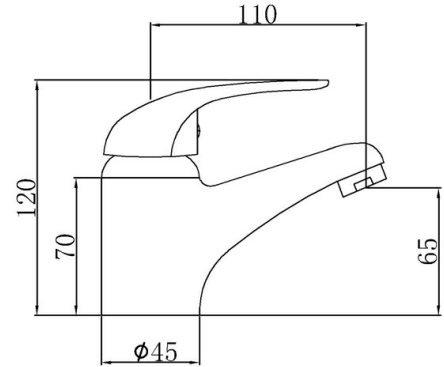

Basic mono basin mixer with waste

Basic mono basin mixer with waste Faucets

RAK
CERAMICS

Technical specifications

Dimensions:	None
Weight:	1.30 Kg
Color:	Chrome
Chrome thickness:	0.30
Cartridge:	Yes
Tail:	NA
Pressure:	6.00

Code	Name
RAKBAS3001	Basic mono basin mixer with waste

Dimensions: All dimensions in mm tolerance $\pm 5\%$ for below 200mm and $\pm 3\%$ for above 200mm.

Note: Due to a continuing development programme to improve design and performance, the manufacturer reserves all rights to vary specifications without prior information.