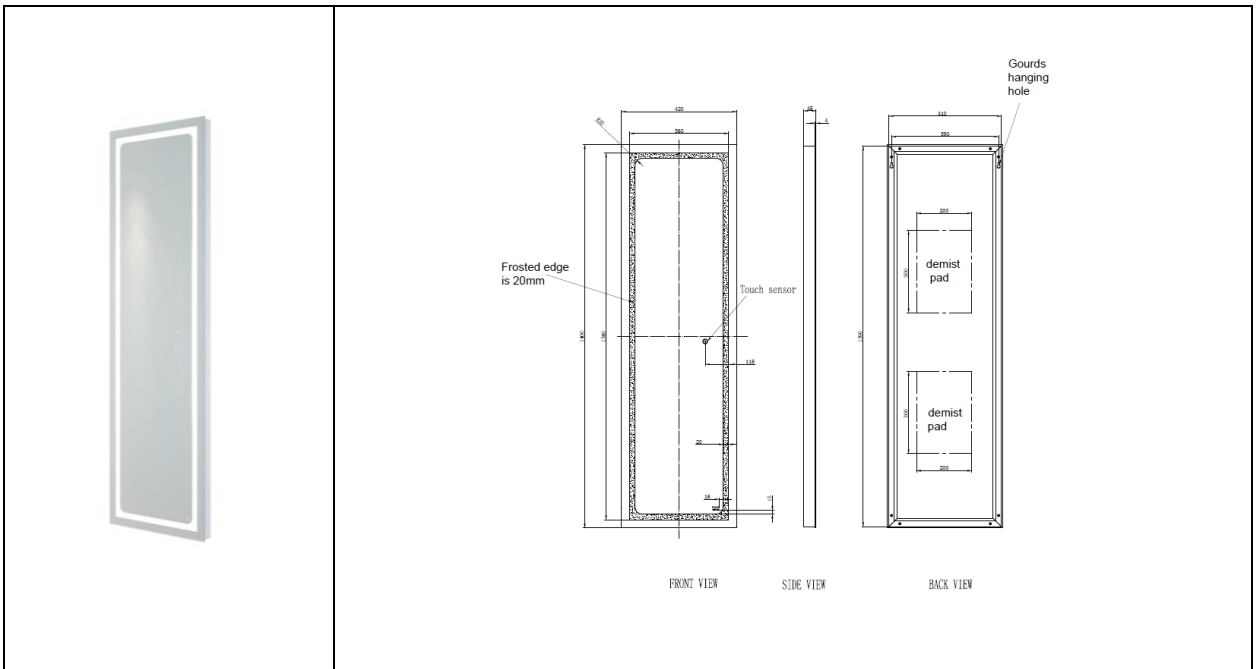

**RAK-Aquarius**  
Illuminated Mirror | Portrait

**RAK**  
CERAMICS

<b>Dimensions:</b>	420w x 45d x 1400h
<b>Touch Sensor Switch:</b>	Yes
<b>Shaving Socket:</b>	No
<b>Demister Pad:</b>	Yes
<b>LED Lighting:</b>	Yes
<b>Mains Powered:</b>	Yes
<b>Rated:</b>	IP44
<b>Code:</b>	RAKAQU5001
<b>Warranty:</b>	2 Years
<b>Weight:</b>	12.3 KG

Dimensions: All Dimensions in mm tolerance  $\pm 5\%$  for below 200mm and  $\pm 3\%$  for above 200mm.

Note: Due to a continuing development programme to improve design and performance the manufacturer reserves all rights to vary specifications without prior information.