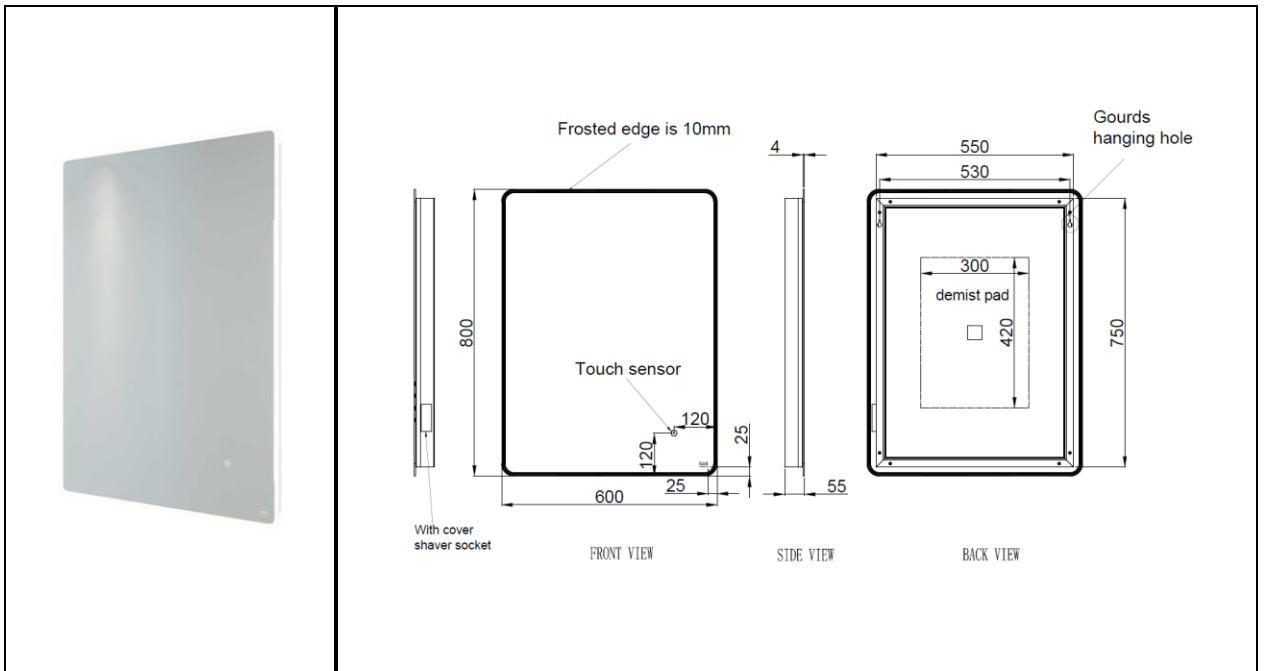

RAK-Amethyst
Illuminated Mirror | Portrait

RAK
CERAMICS

Dimensions: 600w x 55d x 800h

Touch Sensor Switch: Yes

Shaving Socket: Yes

Demister Pad: Yes

LED Lighting: Yes

Mains Powered: Yes

Rated: IP44

Code: RAKAME5002

Warranty: 2 Years

Weight: 10.0 KG

Dimensions: All Dimensions in mm tolerance $\pm 5\%$ for below 200mm and $\pm 3\%$ for above 200mm.

Note: Due to a continuing development programme to improve design and performance the manufacturer reserves all rights to vary specifications without prior information.