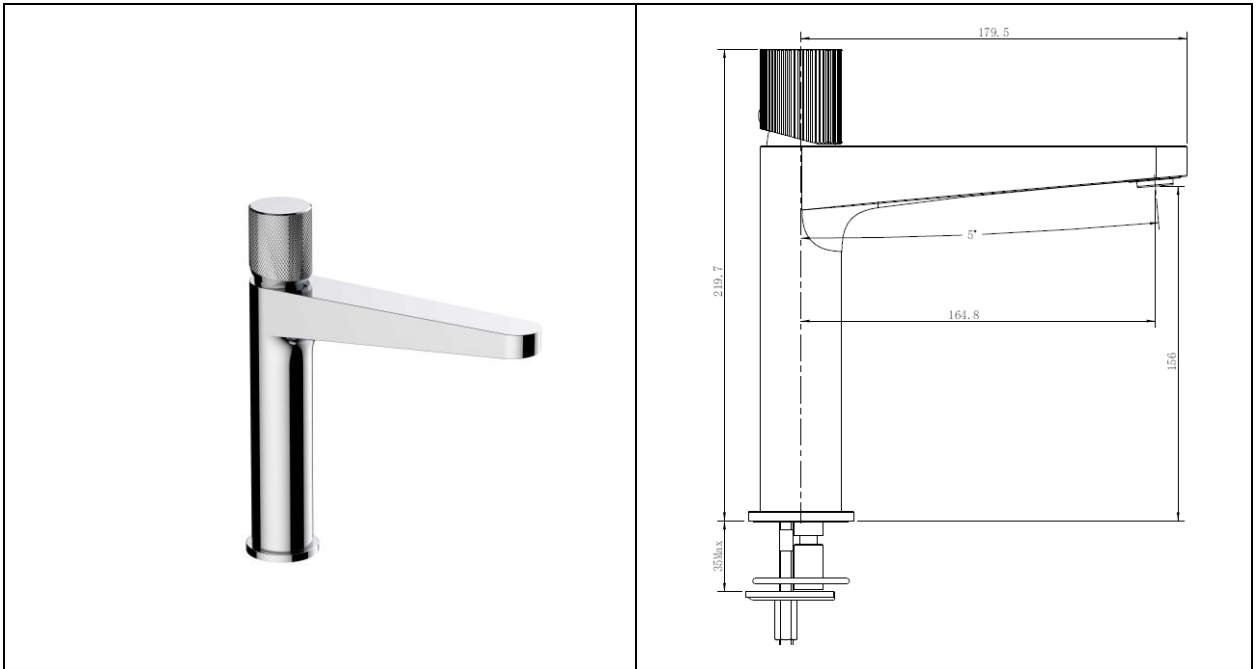

# RAK-Amalfi

Basin Mixer | Medium | No Waste

**RAK**  
CERAMICS

---

**Dimensions:**

38w x 179d x 219.7h

---

**Colour:**

Chrome (C), Brushed Gold (G),  
Brushed Nickel (N) and Black (B)

---

**Code:**

RAKAMA3016X

---

**Working Pressure**

Minimum Operating Pressure 0.5 Bar

---

**Warranty**

15 Years

---

**Weight:**

1.654 KG

---

Dimensions: All Dimensions in mm tolerance  $\pm 5\%$  for below 200mm and  $\pm 3\%$  for above 200mm.

Note: Due to a continuing development programme to improve design and performance the manufacturer reserves all rights to vary specifications without prior information.