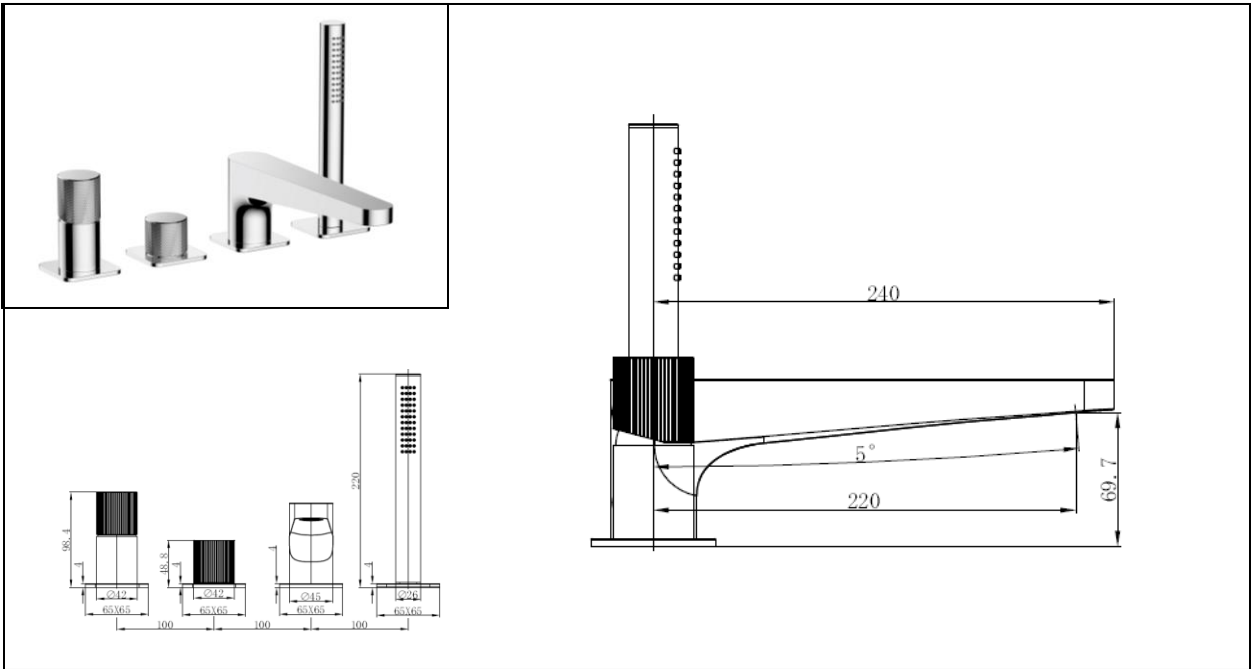

RAK-Amalfi

Bath Shower Mixer | 4h with pull out shower

RAK
CERAMICS

Dimensions:

300w x 240d x 220h

Colour:

Chrome (C), Brushed Gold (G),
Brushed Nickel (N) and Black (B)

Code:

RAKAMA3013X

Working Pressure:

Minimum Operating Pressure 1.00 Bar

Warranty

15 Years

Weight:

4.283 KG

Dimensions: All Dimensions in mm tolerance $\pm 5\%$ for below 200mm and $\pm 3\%$ for above 200mm.