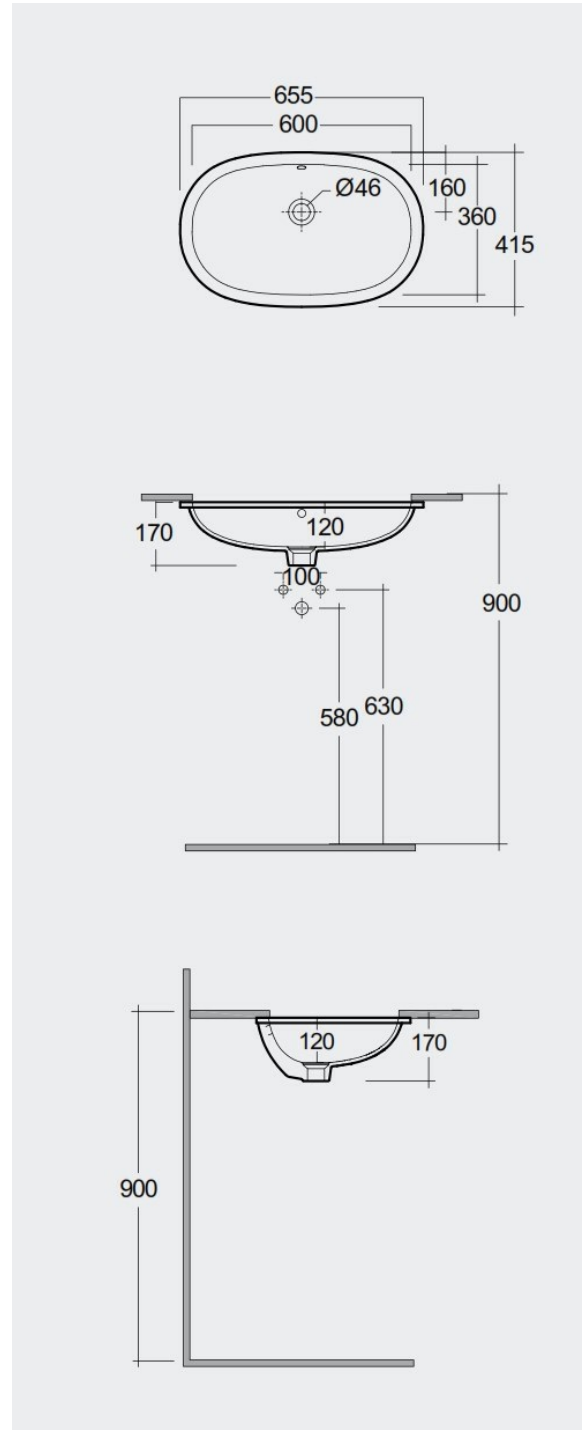

## Wash basin | Under Counter

**RAK**  
CERAMICS

### Technical specifications

Dimensions: 600 x 360 mm

Color: Alpine White

Shape of basin: Oval

Suites: [RAK-VARIANT](#)

Code	Name
VARUC36000AWHA	OVAL UNDER COUNDER WASH BASIN 60 CM

Dimensions: All dimensions in mm tolerance  $\pm 5\%$  for below 200mm and  $\pm 3\%$  for above 200mm.