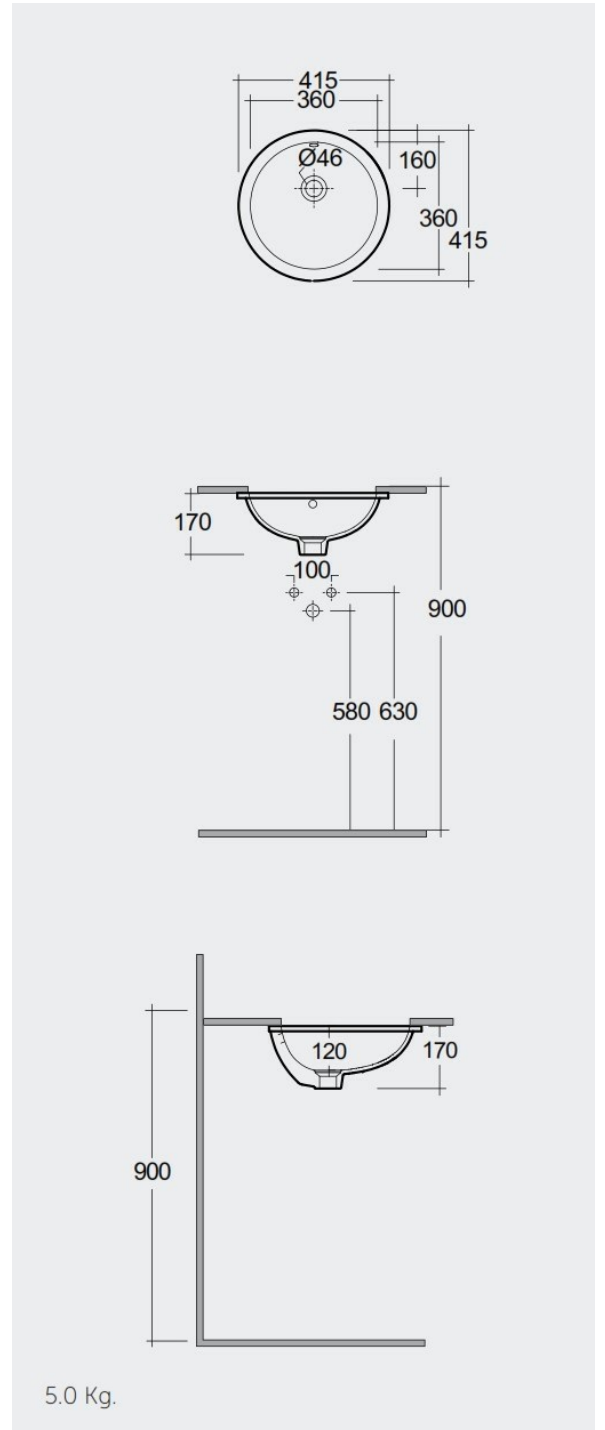

## Wash basin | Under Counter

**RAK**  
CERAMICS

### Technical specifications

Dimensions: 360 x 360 mm

Weight: 5 Kg

Color: Alpine White

Shape of basin: Round

Suites: [RAK-VARIANT](#)

Code	Name
VARUC13600AWHA	ROUND UNDER COUNTER WASH BASIN 36 CM

Dimensions: All dimensions in mm tolerance  $\pm 5\%$  for below 200mm and  $\pm 3\%$  for above 200mm.