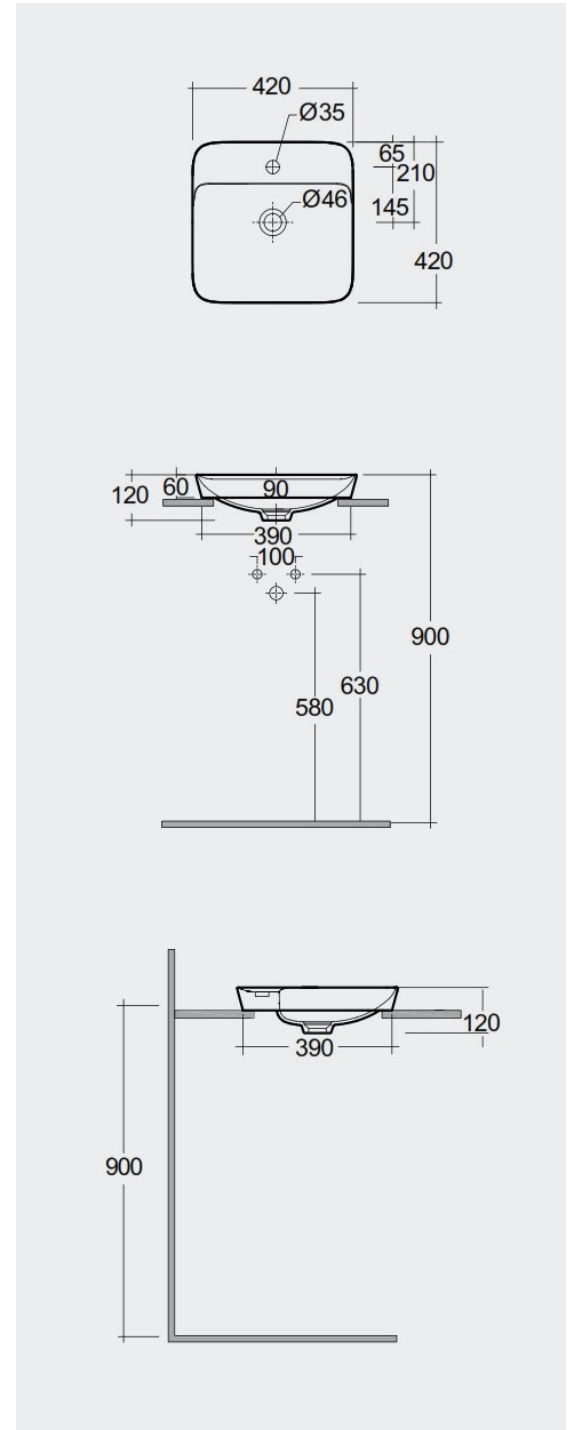

RAK-VARIANT - VARDI44201AWHA

Wash basin | Drop In

RAK
CERAMICS

Technical specifications

Dimensions: 420 x 420 mm

Color: Alpine White

Shape of basin: Square

Suites: [RAK-VARIANT](#)

Code	Name
VARDI44201AWHA	SQUARED DROP IN WASH BASIN WITH TAP HOLE 42 CM - VARDI44201AWHA

Dimensions: All dimensions in mm tolerance $\pm 5\%$ for below 200mm and $\pm 3\%$ for above 200mm.

Note: Due to a continuing development programme to improve design and performance, the manufacturer reserves all rights to vary specifications without prior information.