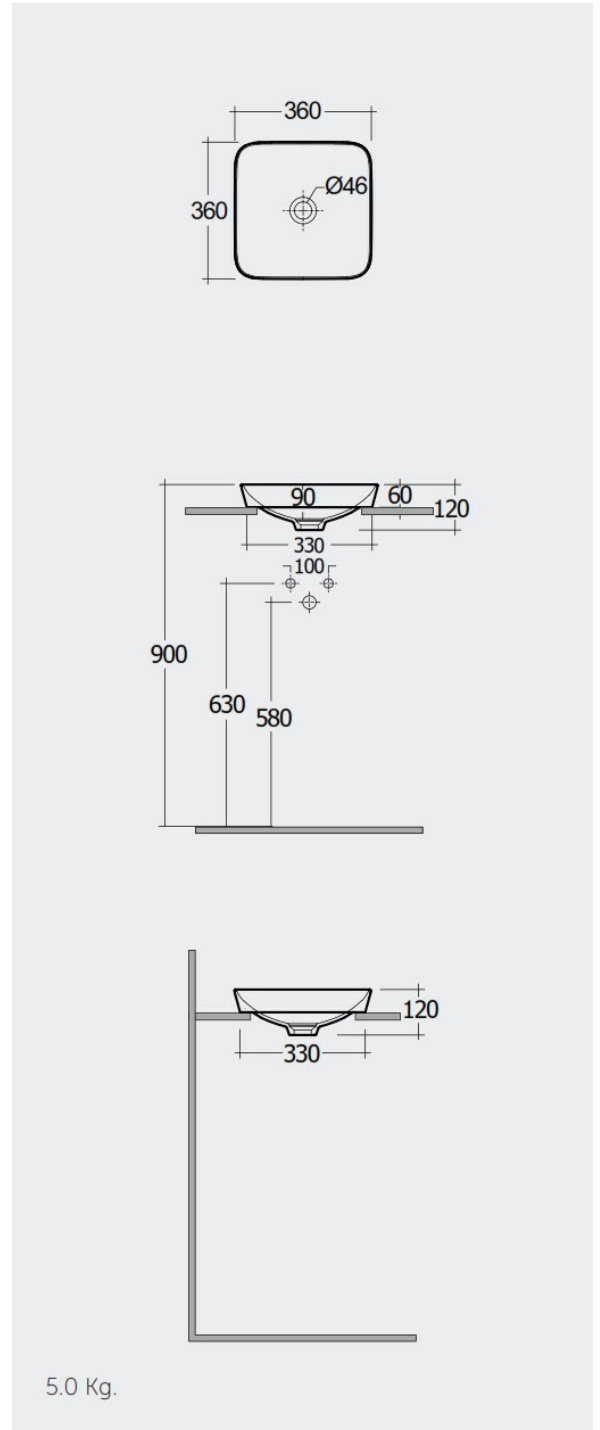

### Technical specifications

Dimensions: 360 x 360 mm

Weight: 5 Kg

Color: Alpine White

Shape of basin: Square

Suites: [RAK-VARIANT](#)

Code	Name
VARDI43600AWHA	SQUARED DROP IN BASIN 36 CM - VARDI43600AWHA

Dimensions: All dimensions in mm tolerance  $\pm 5\%$  for below 200mm and  $\pm 3\%$  for above 200mm.