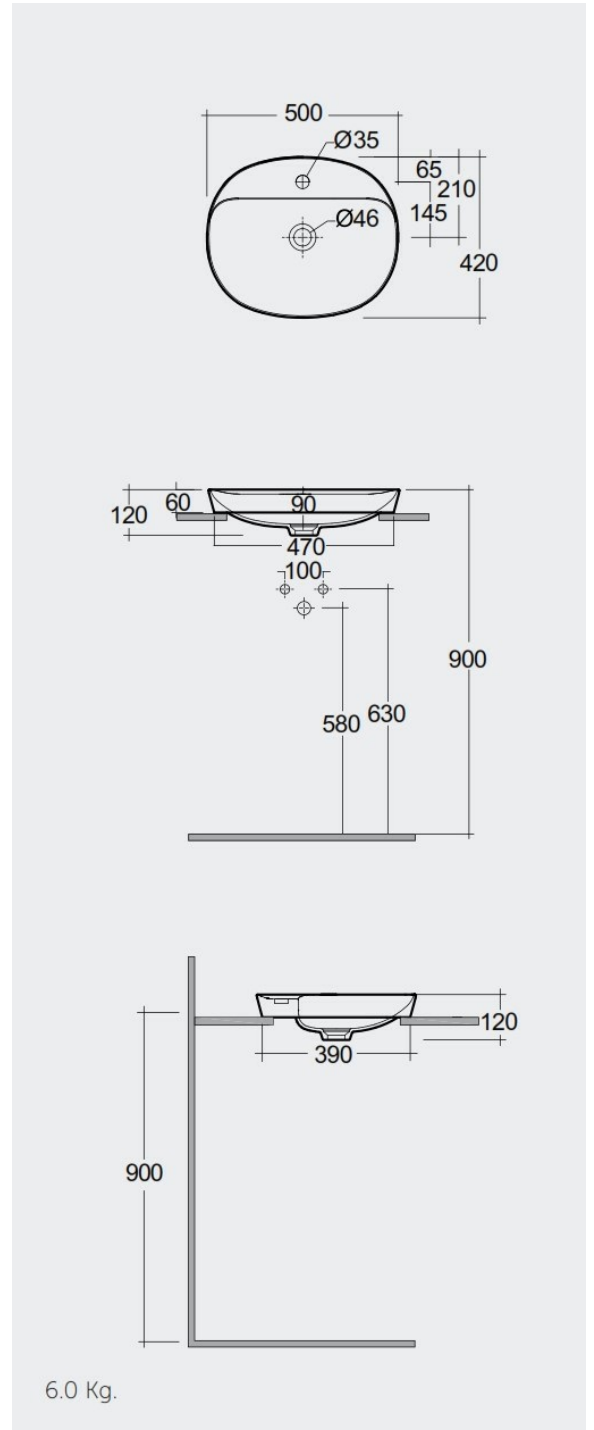

RAK-VARIANT - VARDI25001AWHA

Wash basin | Drop In

RAK
CERAMICS

Technical specifications

Dimensions: 500 x 420 mm

Weight: 6 Kg

Color: Alpine White

Shape of basin: Oval

Suites: [RAK-VARIANT](#)

Code	Name
VARDI25001AWHA	OVAL DROP IN WASH BASIN WITH TAP HOLE 50 CM - VARDI25001AWHA

Dimensions: All dimensions in mm tolerance $\pm 5\%$ for below 200mm and $\pm 3\%$ for above 200mm.