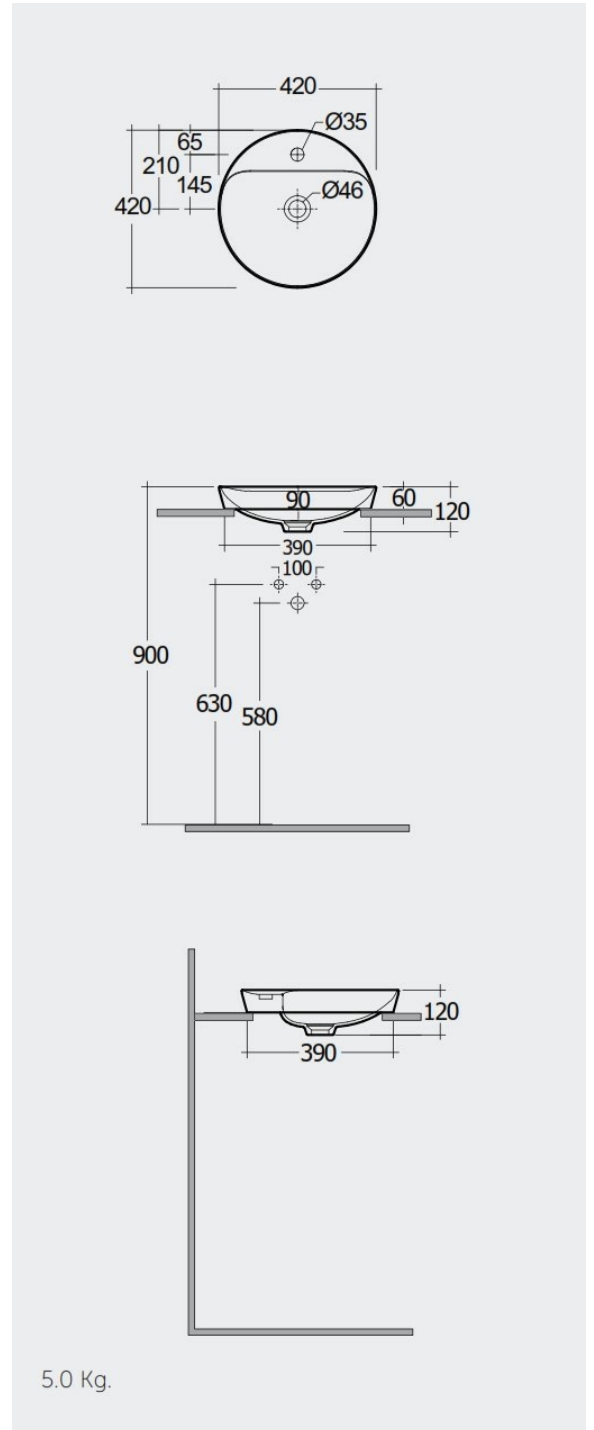

RAK-VARIANT - VARDI14201AWHA

Wash basin | Drop In

RAK
CERAMICS

Technical specifications

Dimensions: 420 x 420 mm

Weight: 5 Kg

Color: Alpine White

Shape of basin: Round

Suites: [RAK-VARIANT](#)

Code	Name
VARDI14201AWHA	ROUND DROP IN WASH BASIN WITH TAP HOLE 42 CM - VARDI14201AWHA

Dimensions: All dimensions in mm tolerance $\pm 5\%$ for below 200mm and $\pm 3\%$ for above 200mm.