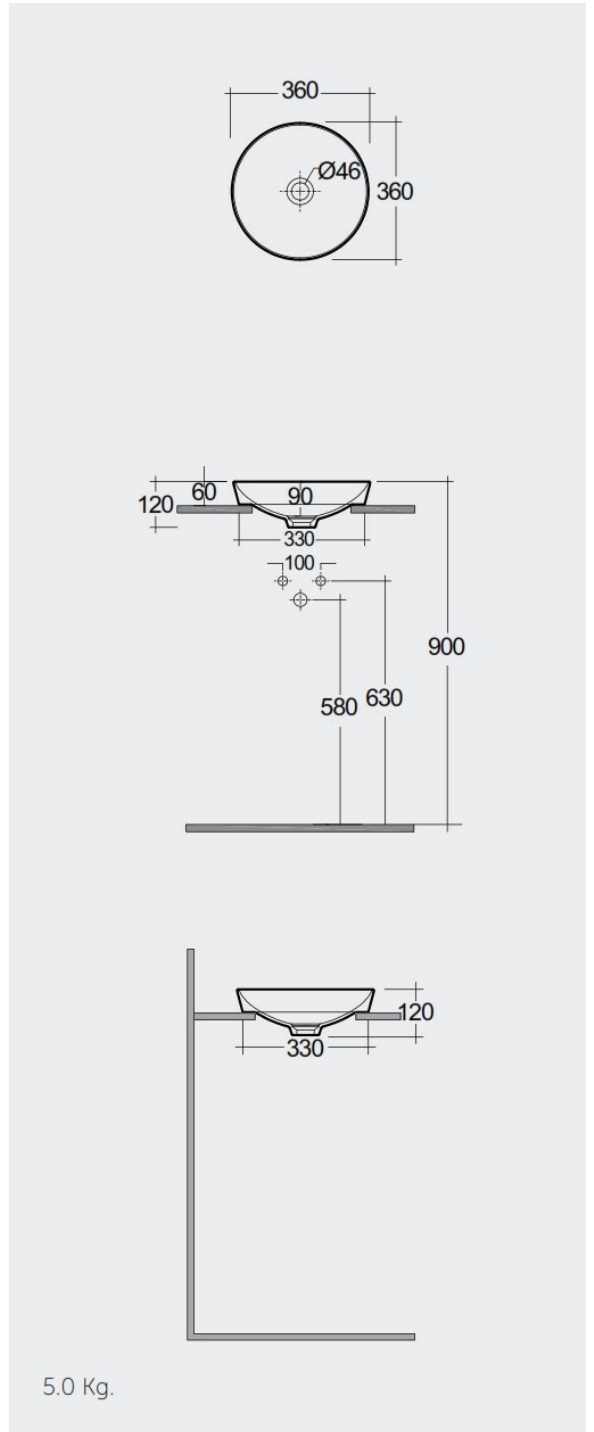

RAK-VARIANT - VARDI13600AWHA

Wash basin | Drop In

RAK
CERAMICS

Technical specifications

Dimensions: 360 x 360 mm

Weight: 5 Kg

Color: Alpine White

Shape of basin: Round

Suites: [RAK-VARIANT](#)

Code	Name
VARDI13600AWHA	ROUND DROP IN BASIN 36 CM - VARDI13600AWHA

Dimensions: All dimensions in mm tolerance $\pm 5\%$ for below 200mm and $\pm 3\%$ for above 200mm.

Note: Due to a continuing development programme to improve design and performance, the manufacturer reserves all rights to vary specifications without prior information.