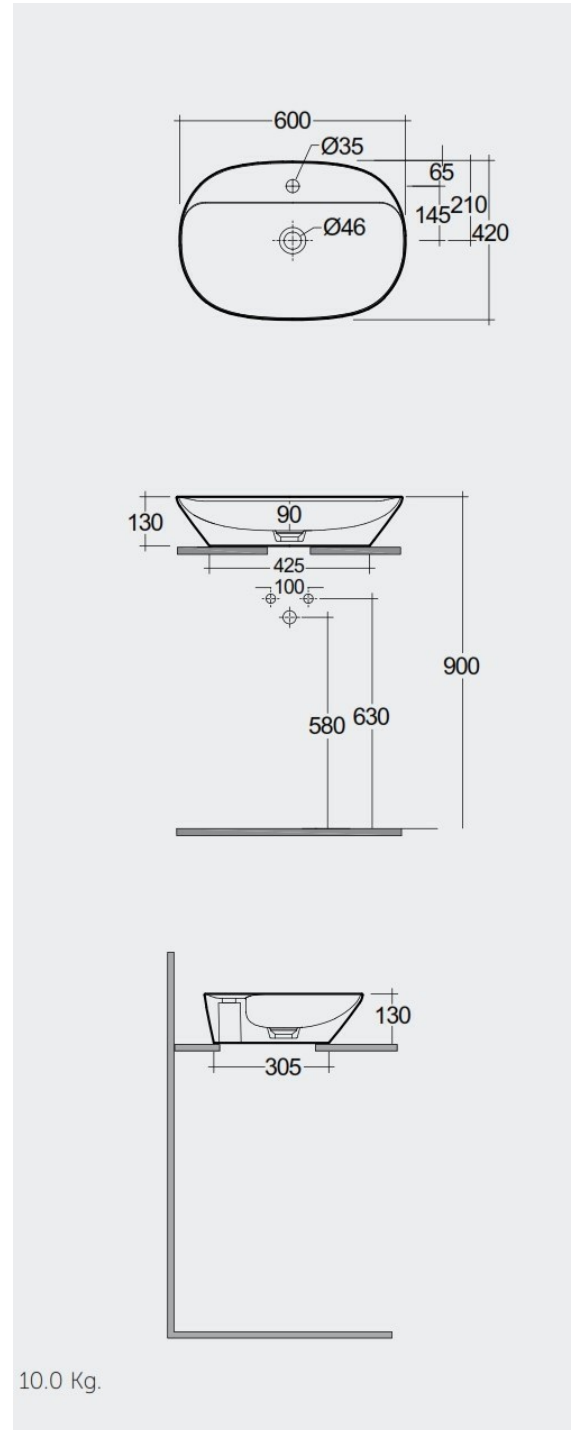

RAK-VARIANT - VARCT36001AWHA

Wash basin | Counter Top

RAK
CERAMICS

Technical specifications

Dimensions: 600 x 420 mm

Weight: 10 Kg

Color: Alpine White

Shape of basin: Oval

Suites: [RAK-VARIANT](#)

Code	Name
VARCT36001AWHA	OVAL COUNTER TOP BASIN WITH TAP HOLE 60 CM - VARCT36001AWHA

Dimensions: All dimensions in mm tolerance $\pm 5\%$ for below 200mm and $\pm 3\%$ for above 200mm.