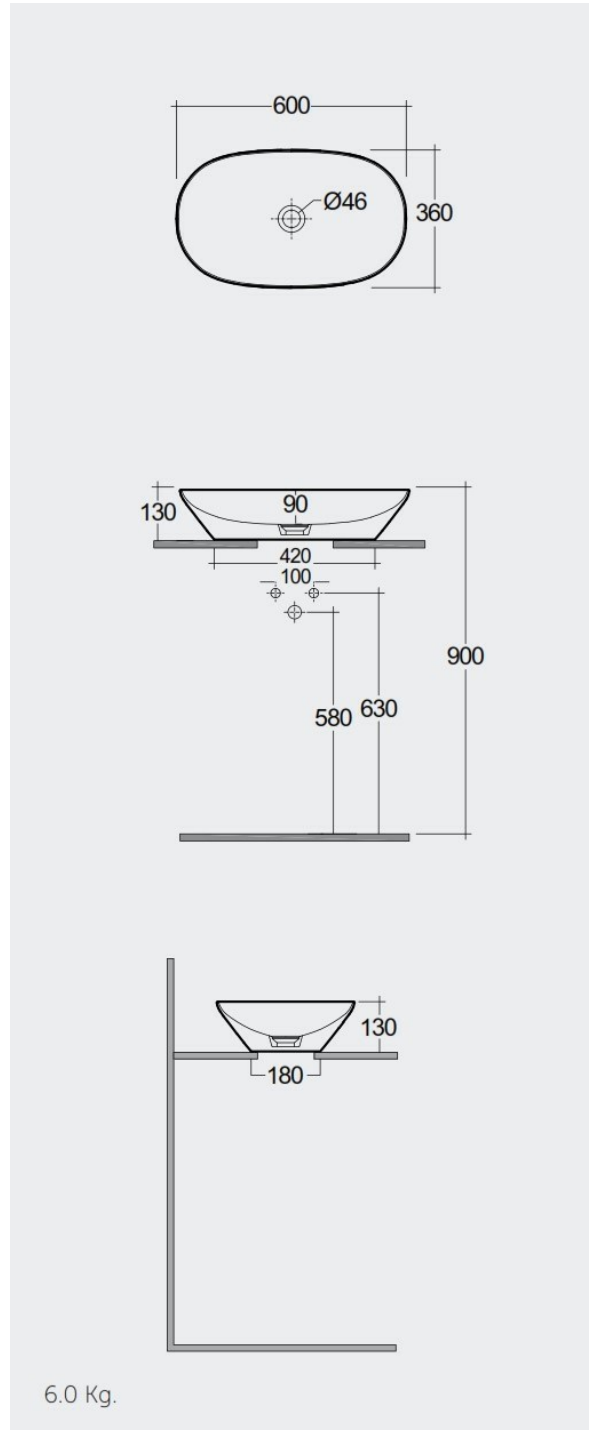

RAK-VARIANT - VARCT36000AWHA

Wash basin | Counter Top

RAK
CERAMICS

Technical specifications

Dimensions: 600 x 360 mm

Weight: 6 Kg

Color: Alpine White

Shape of basin: Oval

Suites: [RAK-VARIANT](#)

Code	Name
VARCT36000AWHA	OVAL COUNTER TOP WASH BASIN 60 CM - VARCT36000AWHA

Dimensions: All dimensions in mm tolerance $\pm 5\%$ for below 200mm and $\pm 3\%$ for above 200mm.

Note: Due to a continuing development programme to improve design and performance, the manufacturer reserves all rights to vary specifications without prior information.