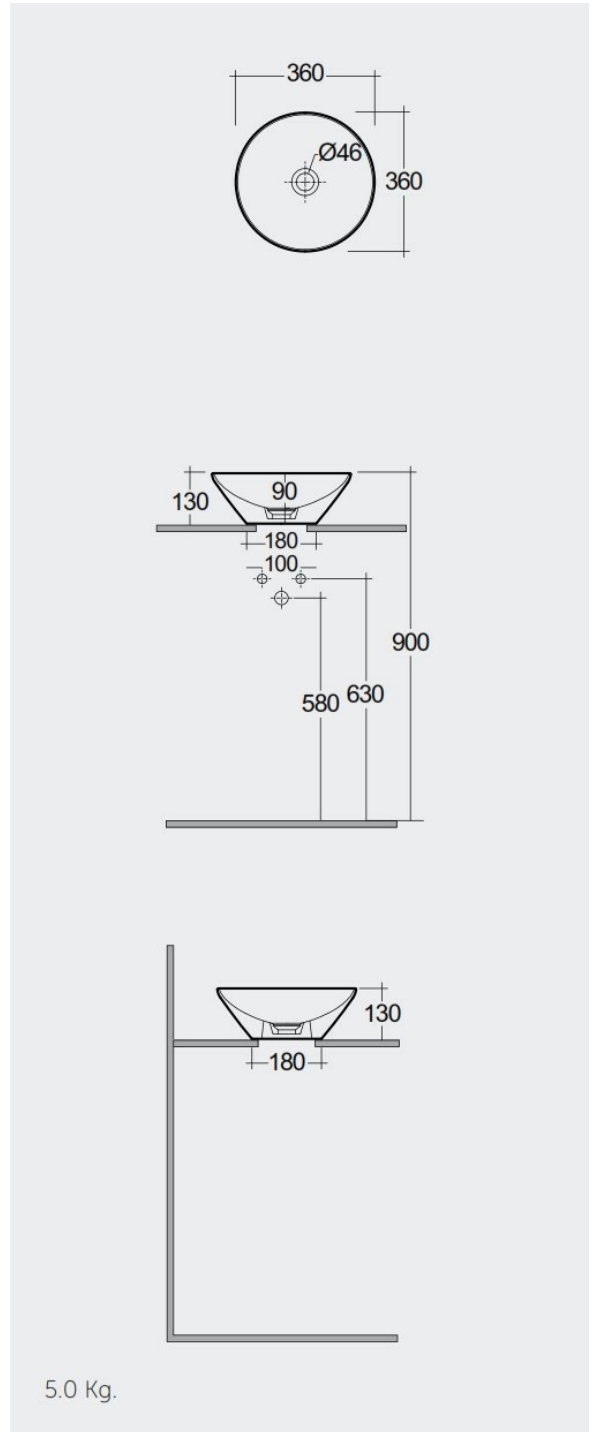

### Technical specifications

Dimensions: 360 x 360 mm

Weight: 5 Kg

Color: Alpine White

Shape of basin: Round

Suites: [RAK-VARIANT](#)

Code	Name
VARCT13600AWHA	ROUND COUNTER TOP WASH BASIN 36 CM

Dimensions: All dimensions in mm tolerance  $\pm 5\%$  for below 200mm and  $\pm 3\%$  for above 200mm.