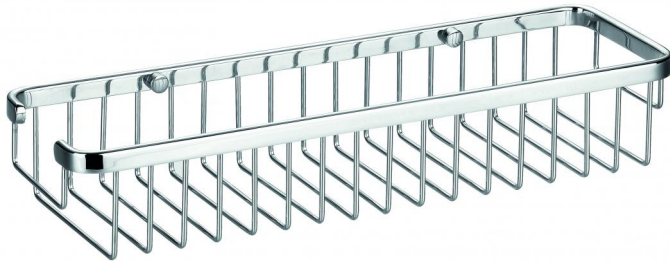

TECHNICAL DATA SHEET

SOLID BRASS SINGLE RACK (360MM)

Category:  
Range:  
Weight:

Accessories  
Flova  
11.5kg

Guarantee:  
Sub Category:

10 year  
Racks

Dimensions are in millimetres except thread sizes which are BSP imperial.