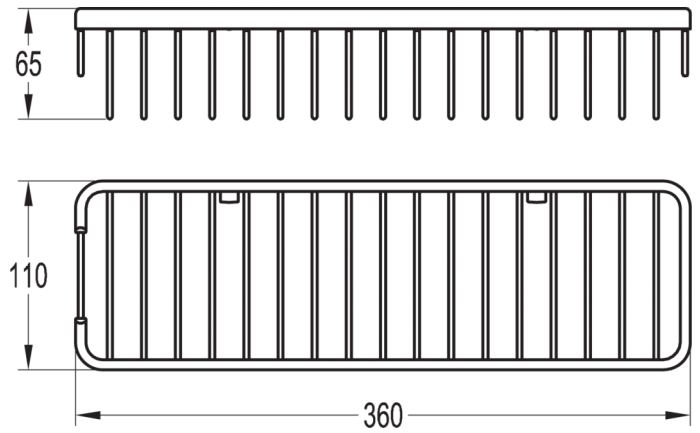

TECHNICAL DATA SHEET

SOLID BRASS SINGLE RACK (360MM)

Category:  
Range:  
Weight:

Accessories  
Flova  
11.5kg

Guarantee:  
Sub Category:

10 year  
Racks

Dimensions are in millimetres except thread sizes which are BSP imperial.