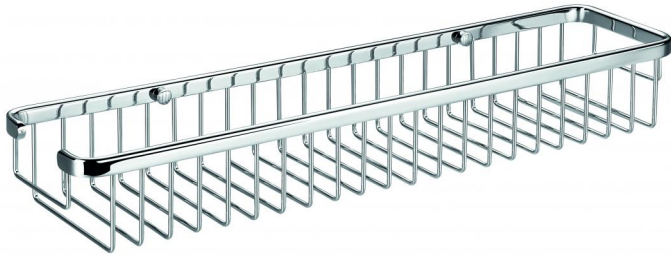

TECHNICAL DATA SHEET

SOLID BRASS SINGLE RACK (460MM)

Category:
Range:
Weight:

Accessories
Flova
14kg

Guarantee:
Sub Category:

10 year
Racks

Dimensions are in millimetres except thread sizes which are BSP imperial.