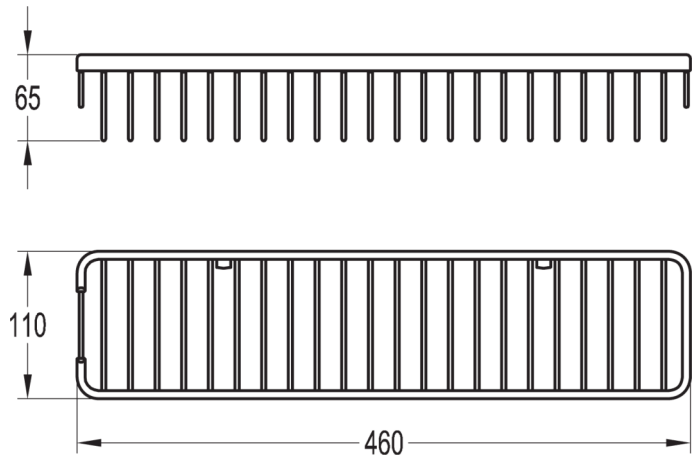

TECHNICAL DATA SHEET

SOLID BRASS SINGLE RACK (460MM)

Category:
Range:
Weight:

Accessories
Flova
14kg

Guarantee:
Sub Category:

10 year
Racks

Dimensions are in millimetres except thread sizes which are BSP imperial.