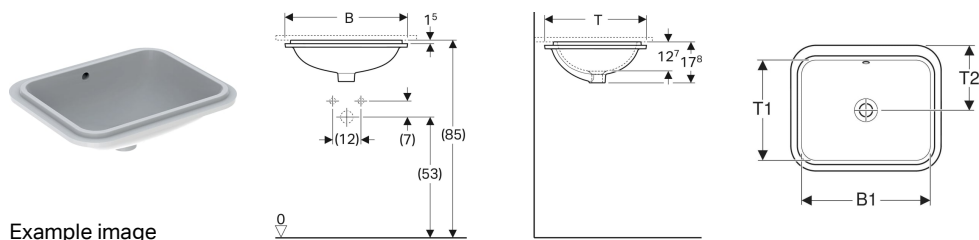

Geberit VariForm under-countertop washbasin, rectangular

Example image

Application purposes

- For mounting on washtops from below

Characteristics

- Rectangular

Scope of delivery

- Fastening material

- Easy to mount thanks to provided cut-out template

Technical data

Product material | Vitreous china

- Template

Art. no.	Colour / surface	Tap hole	Overflow	B	B1	H	T	T1	T2
500.760.01.2	white	without	visible	53 cm	45 cm	17.8 cm	44 cm	35 cm	22 cm
500.762.01.2	* white	without	without	53 cm	45 cm	17.8 cm	44 cm	35 cm	22 cm
500.764.01.2	white	without	visible	58 cm	50 cm	17.8 cm	49 cm	40 cm	24.5 cm
500.766.01.2	* white	without	without	58 cm	50 cm	17.8 cm	49 cm	40 cm	24.5 cm