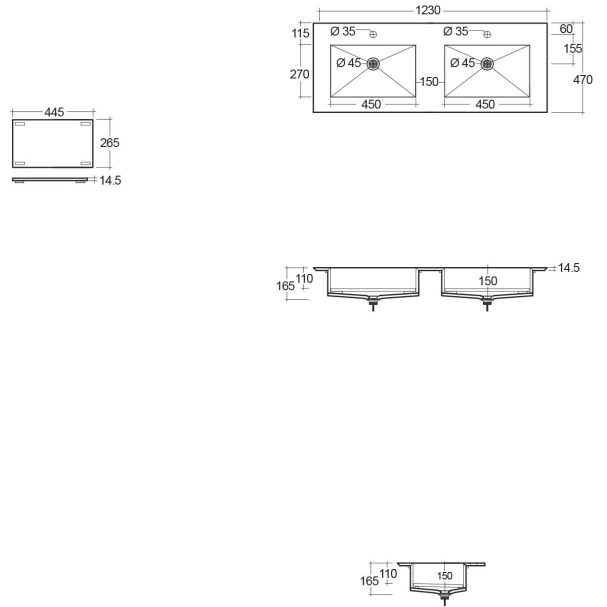

## Technical specifications

Dimensions: 1230 x 470 mm

Color: Uni Dark Black - 105

Shape of basin: Rectangle

Suites: [RAK-PRECIOUS](#)

Code	Name
PRE0000000201A	Drain for RAK-Precious Counter and Drop in Wash Basins
PRE0000000200A	L-Brackets for RAK-Precious
PREOC12347105A	WASH BASIN DROP IN 63CM X 2 DARK BLACK

Dimensions: All dimensions in mm tolerance  $\pm 5\%$  for below 200mm and  $\pm 3\%$  for above 200mm.

Note: Due to a continuing development programme to improve design and performance, the manufacturer reserves all rights to vary specifications without prior information.