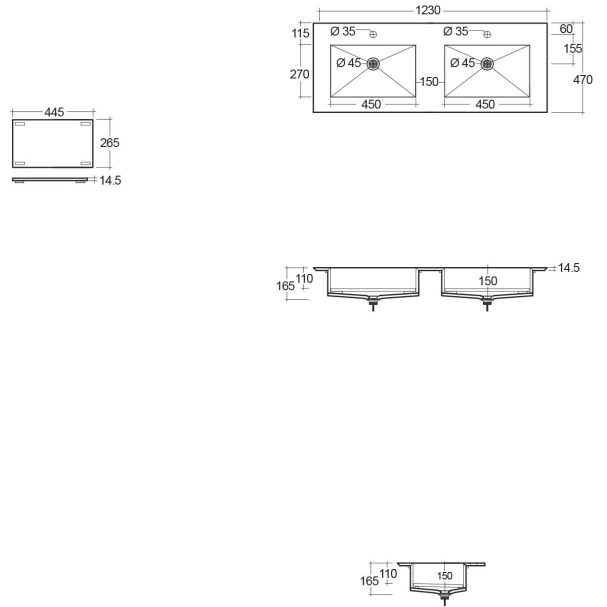

RAK-PRECIOUS - PREOC12347104A - BEHIND GREY

RAK
CERAMICS

Wash basin | Drop In

Technical specifications

Dimensions: 1230 x 470 mm

Color: Behind Grey - 104

Shape of basin: Rectangle

Suites: [RAK-PRECIOUS](#)

Code	Name
PRE0000000201A	Drain for RAK-Precious Counter and Drop in Wash Basins
PRE0000000200A	L-Brackets for RAK-Precious
PREOC12347104A	WASH BASIN DROP IN 63CM X 2 BEHIND GREY

Dimensions: All dimensions in mm tolerance $\pm 5\%$ for below 200mm and $\pm 3\%$ for above 200mm.