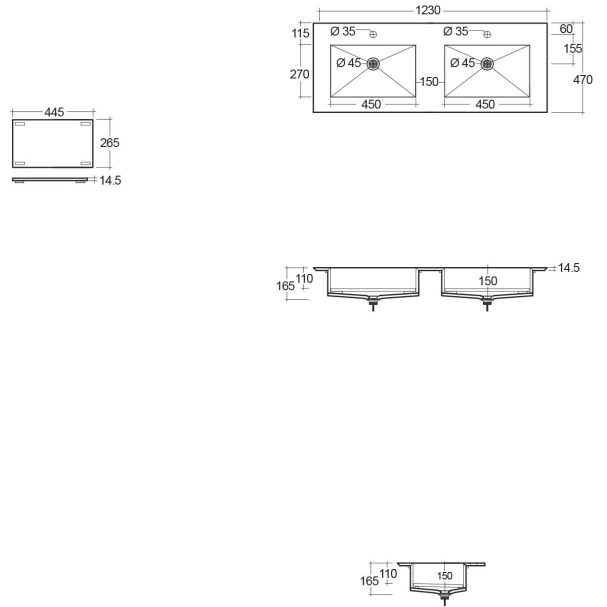

RAK-PRECIOUS - PREOC12347103A - SURFACE XL COOL GREY

RAK
CERAMICS

Wash basin | Drop In

Technical specifications

Dimensions:	1230 x 470 mm
Color:	Surface XL Cool Grey - 103
Shape of basin:	Rectangle
Suites:	RAK-PRECIOUS

Code	Name
PRE0000000201A	Drain for RAK-Precious Counter and Drop in Wash Basins
PRE0000000200A	L-Brackets for RAK-Precious
PREOC12347103A	WASH BASIN DROP IN 63CM X 2 COOL GREY

Dimensions: All dimensions in mm tolerance $\pm 5\%$ for below 200mm and $\pm 3\%$ for above 200mm.