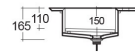

RAK-PRECIOUS - PREOC12347102A - TRAVERTINO IVORY

Wash basin | Drop In

RAK
CERAMICS

Technical specifications

Dimensions: 1030 x 470 mm

Color: Travertino Ivory - 102

Shape of basin: Rectangle

Suites: [RAK-PRECIOUS](#)

Code	Name
PRE0000000201A	Drain for RAK-Precious Counter and Drop in Wash Basins
PRE0000000200A	L-Brackets for RAK-Precious
PREOC12347102A	WASH BASIN DROP IN 63CM X 2 IVORY

Dimensions: All dimensions in mm tolerance $\pm 5\%$ for below 200mm and $\pm 3\%$ for above 200mm.