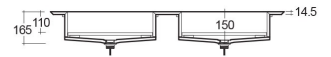

RAK-PRECIOUS - PREOC12347102A - TRAVERTINO IVORY

Wash basin | Drop In

RAK
CERAMICS

Technical specifications

Dimensions: 1030 x 470 mm

Color: Travertino Ivory - 102

Shape of basin: Rectangle

Suites: [RAK-PRECIOUS](#)

Code	Name
PRE0000000201A	Drain for RAK-Precious Counter and Drop in Wash Basins
PRE0000000200A	L-Brackets for RAK-Precious
PREOC12347102A	WASH BASIN DROP IN 63CM X 2 IVORY

Dimensions: All dimensions in mm tolerance $\pm 5\%$ for below 200mm and $\pm 3\%$ for above 200mm.