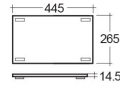

RAK-PRECIOUS - PREOC12347102A - TRAVERTINO IVORY

Wash basin | Drop In

RAK
CERAMICS

Technical specifications

Dimensions: 1030 x 470 mm

Color: Travertino Ivory - 102

Shape of basin: Rectangle

Suites: [RAK-PRECIOUS](#)

Code	Name
PRE0000000201A	Drain for RAK-Precious Counter and Drop in Wash Basins
PRE0000000200A	L-Brackets for RAK-Precious
PREOC12347102A	WASH BASIN DROP IN 63CM X 2 IVORY

Dimensions: All dimensions in mm tolerance $\pm 5\%$ for below 200mm and $\pm 3\%$ for above 200mm.