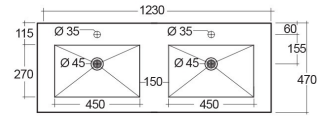

RAK-PRECIOUS - PREOC12347102A - TRAVERTINO IVORY

Wash basin | Drop In

RAK
CERAMICS

Technical specifications

Dimensions: 1030 x 470 mm

Color: Travertino Ivory - 102

Shape of basin: Rectangle

Suites: [RAK-PRECIOUS](#)

Code	Name
PRE0000000201A	Drain for RAK-Precious Counter and Drop in Wash Basins
PRE0000000200A	L-Brackets for RAK-Precious
PREOC12347102A	WASH BASIN DROP IN 63CM X 2 IVORY

Dimensions: All dimensions in mm tolerance $\pm 5\%$ for below 200mm and $\pm 3\%$ for above 200mm.