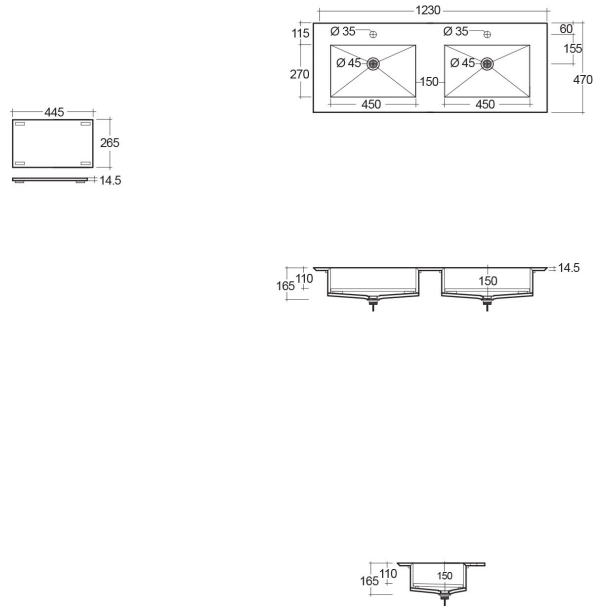

## Technical specifications

Dimensions: 1230 x 470 mm

Color: Macaubus - 101

Shape of basin: Rectangle

Suites: [RAK-PRECIOUS](#)

Code	Name
PRE0000000201A	Drain for RAK-Precious Counter and Drop in Wash Basins
PRE0000000200A	L-Brackets for RAK-Precious
PREOC12347101A	WASH BASIN DROP IN 63CM X 2 MACAUBAS

Dimensions: All dimensions in mm tolerance  $\pm 5\%$  for below 200mm and  $\pm 3\%$  for above 200mm.

Note: Due to a continuing development programme to improve design and performance, the manufacturer reserves all rights to vary specifications without prior information.