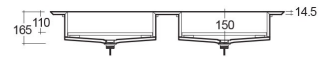

RAK-PRECIOUS - PREOC12347100A - CARRARA

RAK
CERAMICS

Wash basin | Drop In

Technical specifications

Dimensions: 1230 x 470 mm

Color: Carrara - 100

Shape of basin: Rectangle

Suites: [RAK-PRECIOUS](#)

Code	Name
PRE0000000201A	Drain for RAK-Precious Counter and Drop in Wash Basins
PRE0000000200A	L-Brackets for RAK-Precious
PREOC12347100A	WASH BASIN DROP IN 63CM X2 CARRARA

Dimensions: All dimensions in mm tolerance $\pm 5\%$ for below 200mm and $\pm 3\%$ for above 200mm.