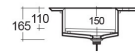

RAK-PRECIOUS - PREOC12347100A - CARRARA

RAK
CERAMICS

Wash basin | Drop In

Technical specifications

Dimensions: 1230 x 470 mm

Color: Carrara - 100

Shape of basin: Rectangle

Suites: [RAK-PRECIOUS](#)

Code	Name
PRE0000000201A	Drain for RAK-Precious Counter and Drop in Wash Basins
PRE0000000200A	L-Brackets for RAK-Precious
PREOC12347100A	WASH BASIN DROP IN 63CM X2 CARRARA

Dimensions: All dimensions in mm tolerance $\pm 5\%$ for below 200mm and $\pm 3\%$ for above 200mm.