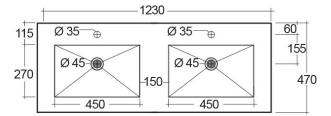

RAK-PRECIOUS - PREOC12347100A - CARRARA

RAK
CERAMICS

Wash basin | Drop In

Technical specifications

Dimensions: 1230 x 470 mm

Color: Carrara - 100

Shape of basin: Rectangle

Suites: [RAK-PRECIOUS](#)

Code	Name
PRE0000000201A	Drain for RAK-Precious Counter and Drop in Wash Basins
PRE0000000200A	L-Brackets for RAK-Precious
PREOC12347100A	WASH BASIN DROP IN 63CM X2 CARRARA

Dimensions: All dimensions in mm tolerance $\pm 5\%$ for below 200mm and $\pm 3\%$ for above 200mm.