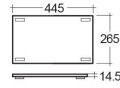

RAK-PRECIOUS - PREOC12347100A - CARRARA

RAK
CERAMICS

Wash basin | Drop In

Technical specifications

Dimensions: 1230 x 470 mm

Color: Carrara - 100

Shape of basin: Rectangle

Suites: [RAK-PRECIOUS](#)

Code	Name
PRE0000000201A	Drain for RAK-Precious Counter and Drop in Wash Basins
PRE0000000200A	L-Brackets for RAK-Precious
PREOC12347100A	WASH BASIN DROP IN 63CM X2 CARRARA

Dimensions: All dimensions in mm tolerance $\pm 5\%$ for below 200mm and $\pm 3\%$ for above 200mm.