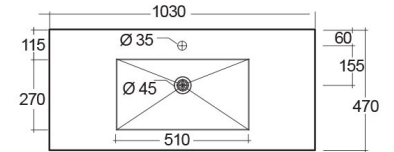

RAK-PRECIOUS - PREOC10347105A - UNI DARK BLACK

RAK
CERAMICS

Wash basin | Drop In

Technical specifications

Dimensions:	1030 x 470 mm
Color:	Uni Dark Black - 105
Shape of basin:	Rectangle
Suites:	RAK-PRECIOUS

Code	Name
PRE0000000201A	Drain for RAK-Precious Counter and Drop in Wash Basins
PRE0000000200A	L-Brackets for RAK-Precious
PREOC10347105A	WASH BASIN DROP IN 103CM DARK BLACK

Dimensions: All dimensions in mm tolerance $\pm 5\%$ for below 200mm and $\pm 3\%$ for above 200mm.