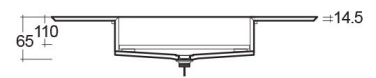

RAK-PRECIOUS - PREOC10347105A - UNI DARK BLACK

RAK
CERAMICS

Wash basin | Drop In

Technical specifications

Dimensions:	1030 x 470 mm
Color:	Uni Dark Black - 105
Shape of basin:	Rectangle
Suites:	RAK-PRECIOUS

Code	Name
PRE0000000201A	Drain for RAK-Precious Counter and Drop in Wash Basins
PRE0000000200A	L-Brackets for RAK-Precious
PREOC10347105A	WASH BASIN DROP IN 103CM DARK BLACK

Dimensions: All dimensions in mm tolerance $\pm 5\%$ for below 200mm and $\pm 3\%$ for above 200mm.