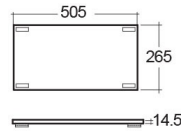

RAK-PRECIOUS - PREOC10347105A - UNI DARK BLACK

RAK
CERAMICS

Wash basin | Drop In

Technical specifications

Dimensions:	1030 x 470 mm
Color:	Uni Dark Black - 105
Shape of basin:	Rectangle
Suites:	RAK-PRECIOUS

Code	Name
PRE0000000201A	Drain for RAK-Precious Counter and Drop in Wash Basins
PRE0000000200A	L-Brackets for RAK-Precious
PREOC10347105A	WASH BASIN DROP IN 103CM DARK BLACK

Dimensions: All dimensions in mm tolerance $\pm 5\%$ for below 200mm and $\pm 3\%$ for above 200mm.