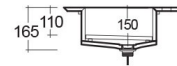

RAK-PRECIOUS - PREOC10347105A - UNI DARK BLACK

RAK
CERAMICS

Wash basin | Drop In

Technical specifications

Dimensions:	1030 x 470 mm
Color:	Uni Dark Black - 105
Shape of basin:	Rectangle
Suites:	RAK-PRECIOUS

Code	Name
PRE0000000201A	Drain for RAK-Precious Counter and Drop in Wash Basins
PRE0000000200A	L-Brackets for RAK-Precious
PREOC10347105A	WASH BASIN DROP IN 103CM DARK BLACK

Dimensions: All dimensions in mm tolerance $\pm 5\%$ for below 200mm and $\pm 3\%$ for above 200mm.