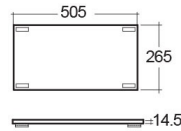

RAK-PRECIOUS - PREOC10347104A - BEHIND GREY

RAK
CERAMICS

Wash basin | Drop In

Technical specifications

Dimensions: 1030 x 470 mm

Color: Behind Grey - 104

Shape of basin: Rectangle

Suites: [RAK-PRECIOUS](#)

Code	Name
PRE0000000201A	Drain for RAK-Precious Counter and Drop in Wash Basins
PRE0000000200A	L-Brackets for RAK-Precious
PREOC10347104A	WASH BASIN DROP IN 103CM BEHIND GREY

Dimensions: All dimensions in mm tolerance $\pm 5\%$ for below 200mm and $\pm 3\%$ for above 200mm.