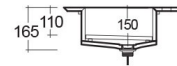

RAK-PRECIOUS - PREOC10347104A - BEHIND GREY

RAK
CERAMICS

Wash basin | Drop In

Technical specifications

Dimensions: 1030 x 470 mm

Color: Behind Grey - 104

Shape of basin: Rectangle

Suites: [RAK-PRECIOUS](#)

Code	Name
PRE0000000201A	Drain for RAK-Precious Counter and Drop in Wash Basins
PRE0000000200A	L-Brackets for RAK-Precious
PREOC10347104A	WASH BASIN DROP IN 103CM BEHIND GREY

Dimensions: All dimensions in mm tolerance $\pm 5\%$ for below 200mm and $\pm 3\%$ for above 200mm.