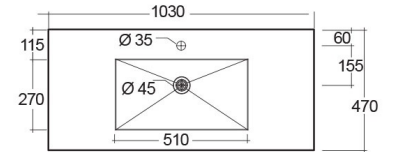

RAK-PRECIOUS - PREOC10347104A - BEHIND GREY

RAK
CERAMICS

Wash basin | Drop In

Technical specifications

Dimensions: 1030 x 470 mm

Color: Behind Grey - 104

Shape of basin: Rectangle

Suites: [RAK-PRECIOUS](#)

Code	Name
PRE0000000201A	Drain for RAK-Precious Counter and Drop in Wash Basins
PRE0000000200A	L-Brackets for RAK-Precious
PREOC10347104A	WASH BASIN DROP IN 103CM BEHIND GREY

Dimensions: All dimensions in mm tolerance $\pm 5\%$ for below 200mm and $\pm 3\%$ for above 200mm.