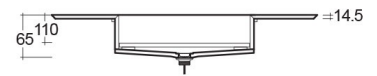

RAK-PRECIOUS - PREOC10347104A - BEHIND GREY

RAK
CERAMICS

Wash basin | Drop In

Technical specifications

Dimensions: 1030 x 470 mm

Color: Behind Grey - 104

Shape of basin: Rectangle

Suites: [RAK-PRECIOUS](#)

Code	Name
PRE0000000201A	Drain for RAK-Precious Counter and Drop in Wash Basins
PRE0000000200A	L-Brackets for RAK-Precious
PREOC10347104A	WASH BASIN DROP IN 103CM BEHIND GREY

Dimensions: All dimensions in mm tolerance $\pm 5\%$ for below 200mm and $\pm 3\%$ for above 200mm.