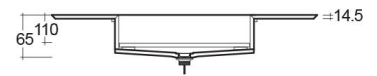

## Technical specifications

Dimensions:	1030 x 470 mm
Color:	Surface XL Cool Grey - 103
Shape of basin:	Rectangle
Suites:	<a href="#">RAK-PRECIOUS</a>

Code	Name
PRE0000000201A	Drain for RAK-Precious Counter and Drop in Wash Basins
PRE0000000200A	L-Brackets for RAK-Precious
PREOC10347103A	WASH BASIN DROP IN 103CM COOL GREY

Dimensions: All dimensions in mm tolerance  $\pm 5\%$  for below 200mm and  $\pm 3\%$  for above 200mm.

Note: Due to a continuing development programme to improve design and performance, the manufacturer reserves all rights to vary specifications without prior information.