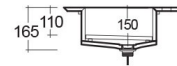

## Technical specifications

Dimensions:	1030 x 470 mm
Color:	Surface XL Cool Grey - 103
Shape of basin:	Rectangle
Suites:	<a href="#">RAK-PRECIOUS</a>

Code	Name
PRE0000000201A	Drain for RAK-Precious Counter and Drop in Wash Basins
PRE0000000200A	L-Brackets for RAK-Precious
PREOC10347103A	WASH BASIN DROP IN 103CM COOL GREY

Dimensions: All dimensions in mm tolerance  $\pm 5\%$  for below 200mm and  $\pm 3\%$  for above 200mm.

Note: Due to a continuing development programme to improve design and performance, the manufacturer reserves all rights to vary specifications without prior information.