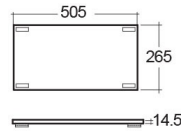

## Technical specifications

Dimensions:	1030 x 470 mm
Color:	Surface XL Cool Grey - 103
Shape of basin:	Rectangle
Suites:	<a href="#">RAK-PRECIOUS</a>

Code	Name
PRE0000000201A	Drain for RAK-Precious Counter and Drop in Wash Basins
PRE0000000200A	L-Brackets for RAK-Precious
PREOC10347103A	WASH BASIN DROP IN 103CM COOL GREY

Dimensions: All dimensions in mm tolerance  $\pm 5\%$  for below 200mm and  $\pm 3\%$  for above 200mm.

Note: Due to a continuing development programme to improve design and performance, the manufacturer reserves all rights to vary specifications without prior information.