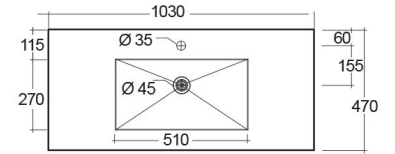

## Technical specifications

Dimensions:	1030 x 470 mm
Color:	Surface XL Cool Grey - 103
Shape of basin:	Rectangle
Suites:	<a href="#">RAK-PRECIOUS</a>

Code	Name
PRE0000000201A	Drain for RAK-Precious Counter and Drop in Wash Basins
PRE0000000200A	L-Brackets for RAK-Precious
PREOC10347103A	WASH BASIN DROP IN 103CM COOL GREY

Dimensions: All dimensions in mm tolerance  $\pm 5\%$  for below 200mm and  $\pm 3\%$  for above 200mm.

Note: Due to a continuing development programme to improve design and performance, the manufacturer reserves all rights to vary specifications without prior information.