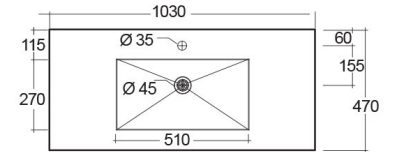

RAK-PRECIOUS - PREOC10347102A - TRAVERTINO IVORY

RAK
CERAMICS

Wash basin | Drop In

Technical specifications

Dimensions:	1030 x 470 mm
Color:	Travertino Ivory - 102
Shape of basin:	Rectangle
Suites:	RAK-PRECIOUS

Code	Name
PRE0000000201A	Drain for RAK-Precious Counter and Drop in Wash Basins
PRE0000000200A	L-Brackets for RAK-Precious
PREOC10347102A	WASH BASIN DROP IN 103CM IVORY

Dimensions: All dimensions in mm tolerance $\pm 5\%$ for below 200mm and $\pm 3\%$ for above 200mm.