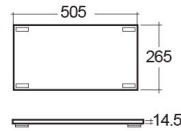

RAK-PRECIOUS - PREOC10347102A - TRAVERTINO IVORY

RAK
CERAMICS

Wash basin | Drop In

Technical specifications

Dimensions:	1030 x 470 mm
Color:	Travertino Ivory - 102
Shape of basin:	Rectangle
Suites:	RAK-PRECIOUS

Code	Name
PRE0000000201A	Drain for RAK-Precious Counter and Drop in Wash Basins
PRE0000000200A	L-Brackets for RAK-Precious
PREOC10347102A	WASH BASIN DROP IN 103CM IVORY

Dimensions: All dimensions in mm tolerance $\pm 5\%$ for below 200mm and $\pm 3\%$ for above 200mm.