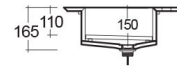

RAK-PRECIOUS - PREOC10347102A - TRAVERTINO IVORY

RAK
CERAMICS

Wash basin | Drop In

Technical specifications

Dimensions:	1030 x 470 mm
Color:	Travertino Ivory - 102
Shape of basin:	Rectangle
Suites:	RAK-PRECIOUS

Code	Name
PRE0000000201A	Drain for RAK-Precious Counter and Drop in Wash Basins
PRE0000000200A	L-Brackets for RAK-Precious
PREOC10347102A	WASH BASIN DROP IN 103CM IVORY

Dimensions: All dimensions in mm tolerance $\pm 5\%$ for below 200mm and $\pm 3\%$ for above 200mm.