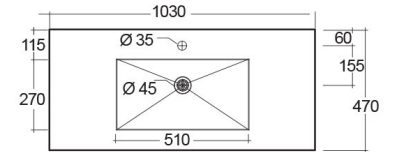

RAK-PRECIOUS - PREOC10347101A - MACAUBAS

RAK
CERAMICS

Wash basin | Drop In

Technical specifications

Dimensions: 1030 x 470 mm

Color: Macaubus - 101

Shape of basin: Rectangle

Suites: [RAK-PRECIOUS](#)

Code	Name
PRE0000000201A	Drain for RAK-Precious Counter and Drop in Wash Basins
PRE0000000200A	L-Brackets for RAK-Precious
PREOC10347101A	WASH BASIN DROP IN 103CM MACAUBAS

Dimensions: All dimensions in mm tolerance $\pm 5\%$ for below 200mm and $\pm 3\%$ for above 200mm.