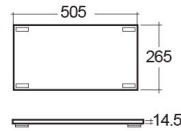

RAK-PRECIOUS - PREOC10347101A - MACAUBAS

RAK
CERAMICS

Wash basin | Drop In

Technical specifications

Dimensions: 1030 x 470 mm

Color: Macaubus - 101

Shape of basin: Rectangle

Suites: [RAK-PRECIOUS](#)

Code	Name
PRE0000000201A	Drain for RAK-Precious Counter and Drop in Wash Basins
PRE0000000200A	L-Brackets for RAK-Precious
PREOC10347101A	WASH BASIN DROP IN 103CM MACAUBAS

Dimensions: All dimensions in mm tolerance $\pm 5\%$ for below 200mm and $\pm 3\%$ for above 200mm.