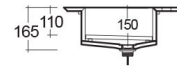

RAK-PRECIOUS - PREOC10347101A - MACAUBAS

RAK
CERAMICS

Wash basin | Drop In

Technical specifications

Dimensions: 1030 x 470 mm

Color: Macaubus - 101

Shape of basin: Rectangle

Suites: [RAK-PRECIOUS](#)

Code	Name
PRE0000000201A	Drain for RAK-Precious Counter and Drop in Wash Basins
PRE0000000200A	L-Brackets for RAK-Precious
PREOC10347101A	WASH BASIN DROP IN 103CM MACAUBAS

Dimensions: All dimensions in mm tolerance $\pm 5\%$ for below 200mm and $\pm 3\%$ for above 200mm.