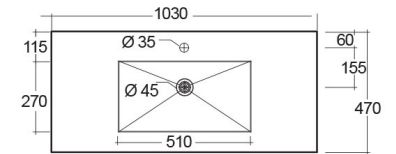

## Technical specifications

Dimensions: 1030 x 470 mm

Color: Carrara - 100

Shape of basin: Rectangle

Suites: [RAK-PRECIOUS](#)

Code	Name
PRE0000000201A	Drain for RAK-Precious Counter and Drop in Wash Basins
PRE0000000200A	L-Brackets for RAK-Precious
PREOC10347100A	WASH BASIN DROP IN 103CM CARRARA

Dimensions: All dimensions in mm tolerance  $\pm 5\%$  for below 200mm and  $\pm 3\%$  for above 200mm.

Note: Due to a continuing development programme to improve design and performance, the manufacturer reserves all rights to vary specifications without prior information.