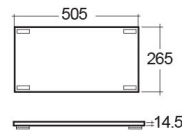

## Technical specifications

Dimensions: 1030 x 470 mm

Color: Carrara - 100

Shape of basin: Rectangle

Suites: [RAK-PRECIOUS](#)

Code	Name
PRE0000000201A	Drain for RAK-Precious Counter and Drop in Wash Basins
PRE0000000200A	L-Brackets for RAK-Precious
PREOC10347100A	WASH BASIN DROP IN 103CM CARRARA

Dimensions: All dimensions in mm tolerance  $\pm 5\%$  for below 200mm and  $\pm 3\%$  for above 200mm.

Note: Due to a continuing development programme to improve design and performance, the manufacturer reserves all rights to vary specifications without prior information.