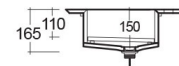

## Technical specifications

Dimensions: 1030 x 470 mm

Color: Carrara - 100

Shape of basin: Rectangle

Suites: [RAK-PRECIOUS](#)

Code	Name
PRE0000000201A	Drain for RAK-Precious Counter and Drop in Wash Basins
PRE0000000200A	L-Brackets for RAK-Precious
PREOC10347100A	WASH BASIN DROP IN 103CM CARRARA

Dimensions: All dimensions in mm tolerance  $\pm 5\%$  for below 200mm and  $\pm 3\%$  for above 200mm.

Note: Due to a continuing development programme to improve design and performance, the manufacturer reserves all rights to vary specifications without prior information.