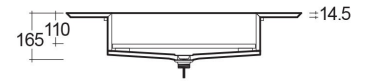

RAK-PRECIOUS - PREOC08347105A - UNI DARK BLACK

RAK
CERAMICS

Wash basin | Drop In

Technical specifications

Dimensions: 830 x 470 mm

Color: Uni Dark Black - 105

Shape of basin: Rectangle

Suites: [RAK-PRECIOUS](#)

Code	Name
PRE0000000201A	Drain for RAK-Precious Counter and Drop in Wash Basins
PRE0000000200A	L-Brackets for RAK-Precious
PREOC08347105A	WASH BASIN DROP IN 83CM DARK BLACK

Dimensions: All dimensions in mm tolerance $\pm 5\%$ for below 200mm and $\pm 3\%$ for above 200mm.