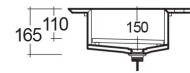

RAK-PRECIOUS - PREOC08347105A - UNI DARK BLACK

RAK
CERAMICS

Wash basin | Drop In

Technical specifications

Dimensions: 830 x 470 mm

Color: Uni Dark Black - 105

Shape of basin: Rectangle

Suites: [RAK-PRECIOUS](#)

Code	Name
PRE0000000201A	Drain for RAK-Precious Counter and Drop in Wash Basins
PRE0000000200A	L-Brackets for RAK-Precious
PREOC08347105A	WASH BASIN DROP IN 83CM DARK BLACK

Dimensions: All dimensions in mm tolerance $\pm 5\%$ for below 200mm and $\pm 3\%$ for above 200mm.