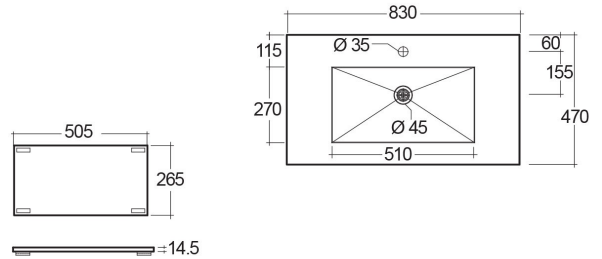

RAK-PRECIOUS - PREOC08347105A - UNI DARK BLACK

RAK
CERAMICS

Wash basin | Drop In

Technical specifications

Dimensions: 830 x 470 mm

Color: Uni Dark Black - 105

Shape of basin: Rectangle

Suites: [RAK-PRECIOUS](#)

Code	Name
PRE0000000201A	Drain for RAK-Precious Counter and Drop in Wash Basins
PRE0000000200A	L-Brackets for RAK-Precious
PREOC08347105A	WASH BASIN DROP IN 83CM DARK BLACK

Dimensions: All dimensions in mm tolerance $\pm 5\%$ for below 200mm and $\pm 3\%$ for above 200mm.