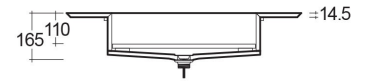

## Technical specifications

Dimensions:	830 x 470 mm
Color:	Behind Grey - 104
Shape of basin:	Rectangle
Suites:	<a href="#">RAK-PRECIOUS</a>

Code	Name
PRE0000000201A	Drain for RAK-Precious Counter and Drop in Wash Basins
PRE0000000200A	L-Brackets for RAK-Precious
PREOC08347104A	WASH BASIN DROP IN 83CM BEHIND GREY

Dimensions: All dimensions in mm tolerance  $\pm 5\%$  for below 200mm and  $\pm 3\%$  for above 200mm.

Note: Due to a continuing development programme to improve design and performance, the manufacturer reserves all rights to vary specifications without prior information.