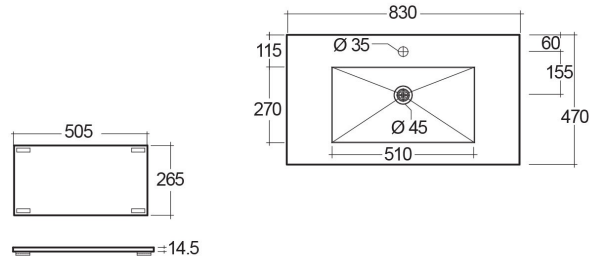

## Technical specifications

Dimensions:	830 x 470 mm
Color:	Behind Grey - 104
Shape of basin:	Rectangle
Suites:	<a href="#">RAK-PRECIOUS</a>

Code	Name
PRE0000000201A	Drain for RAK-Precious Counter and Drop in Wash Basins
PRE0000000200A	L-Brackets for RAK-Precious
PREOC08347104A	WASH BASIN DROP IN 83CM BEHIND GREY

Dimensions: All dimensions in mm tolerance  $\pm 5\%$  for below 200mm and  $\pm 3\%$  for above 200mm.

Note: Due to a continuing development programme to improve design and performance, the manufacturer reserves all rights to vary specifications without prior information.