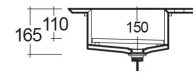

## Technical specifications

Dimensions:	830 x 470 mm
Color:	Behind Grey - 104
Shape of basin:	Rectangle
Suites:	<a href="#">RAK-PRECIOUS</a>

Code	Name
PRE0000000201A	Drain for RAK-Precious Counter and Drop in Wash Basins
PRE0000000200A	L-Brackets for RAK-Precious
PREOC08347104A	WASH BASIN DROP IN 83CM BEHIND GREY

Dimensions: All dimensions in mm tolerance  $\pm 5\%$  for below 200mm and  $\pm 3\%$  for above 200mm.

Note: Due to a continuing development programme to improve design and performance, the manufacturer reserves all rights to vary specifications without prior information.