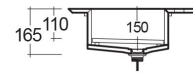

RAK-PRECIOUS - PREOC08347103A - SURFACE XL COOL GREY

RAK
CERAMICS

Wash basin | Drop In

Technical specifications

Dimensions:	830 x 470 mm
Color:	Surface XL Cool Grey - 103
Shape of basin:	Rectangle
Suites:	RAK-PRECIOUS

Code	Name
PRE0000000201A	Drain for RAK-Precious Counter and Drop in Wash Basins
PRE0000000200A	L-Brackets for RAK-Precious
PREOC08347103A	WASH BASIN DROP IN 83CM COOL GREY

Dimensions: All dimensions in mm tolerance $\pm 5\%$ for below 200mm and $\pm 3\%$ for above 200mm.