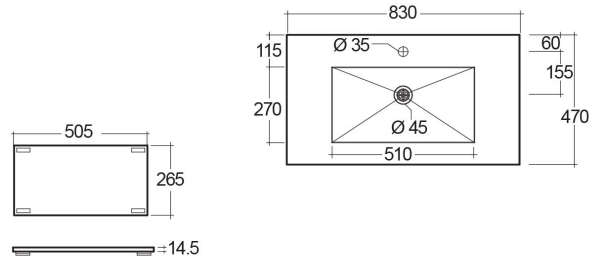

RAK-PRECIOUS - PREOC08347103A - SURFACE XL COOL GREY

RAK
CERAMICS

Wash basin | Drop In

Technical specifications

Dimensions:	830 x 470 mm
Color:	Surface XL Cool Grey - 103
Shape of basin:	Rectangle
Suites:	RAK-PRECIOUS

Code	Name
PRE0000000201A	Drain for RAK-Precious Counter and Drop in Wash Basins
PRE0000000200A	L-Brackets for RAK-Precious
PREOC08347103A	WASH BASIN DROP IN 83CM COOL GREY

Dimensions: All dimensions in mm tolerance $\pm 5\%$ for below 200mm and $\pm 3\%$ for above 200mm.