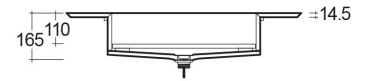

RAK-PRECIOUS - PREOC08347103A - SURFACE XL COOL GREY

RAK
CERAMICS

Wash basin | Drop In

Technical specifications

Dimensions:	830 x 470 mm
Color:	Surface XL Cool Grey - 103
Shape of basin:	Rectangle
Suites:	RAK-PRECIOUS

Code	Name
PRE0000000201A	Drain for RAK-Precious Counter and Drop in Wash Basins
PRE0000000200A	L-Brackets for RAK-Precious
PREOC08347103A	WASH BASIN DROP IN 83CM COOL GREY

Dimensions: All dimensions in mm tolerance $\pm 5\%$ for below 200mm and $\pm 3\%$ for above 200mm.