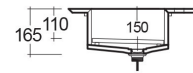

RAK-PRECIOUS - PREOC08347102A - TRAVERTINO IVORY

RAK
CERAMICS

Wash basin | Drop In

Technical specifications

Dimensions:	830 x 470 mm
Color:	Travertino Ivory - 102
Shape of basin:	Rectangle
Suites:	RAK-PRECIOUS

Code	Name
PRE0000000201A	Drain for RAK-Precious Counter and Drop in Wash Basins
PRE0000000200A	L-Brackets for RAK-Precious
PREOC08347102A	WASH BASIN DROP IN 83CM IVORY

Dimensions: All dimensions in mm tolerance $\pm 5\%$ for below 200mm and $\pm 3\%$ for above 200mm.