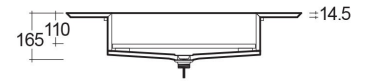

RAK-PRECIOUS - PREOC08347102A - TRAVERTINO IVORY

RAK
CERAMICS

Wash basin | Drop In

Technical specifications

Dimensions:	830 x 470 mm
Color:	Travertino Ivory - 102
Shape of basin:	Rectangle
Suites:	RAK-PRECIOUS

Code	Name
PRE0000000201A	Drain for RAK-Precious Counter and Drop in Wash Basins
PRE0000000200A	L-Brackets for RAK-Precious
PREOC08347102A	WASH BASIN DROP IN 83CM IVORY

Dimensions: All dimensions in mm tolerance $\pm 5\%$ for below 200mm and $\pm 3\%$ for above 200mm.