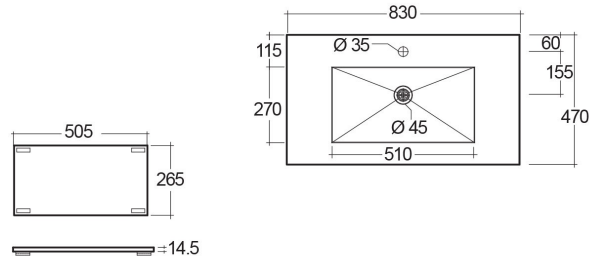

RAK-PRECIOUS - PREOC08347102A - TRAVERTINO IVORY

RAK
CERAMICS

Wash basin | Drop In

Technical specifications

Dimensions:	830 x 470 mm
Color:	Travertino Ivory - 102
Shape of basin:	Rectangle
Suites:	RAK-PRECIOUS

Code	Name
PRE0000000201A	Drain for RAK-Precious Counter and Drop in Wash Basins
PRE0000000200A	L-Brackets for RAK-Precious
PREOC08347102A	WASH BASIN DROP IN 83CM IVORY

Dimensions: All dimensions in mm tolerance $\pm 5\%$ for below 200mm and $\pm 3\%$ for above 200mm.