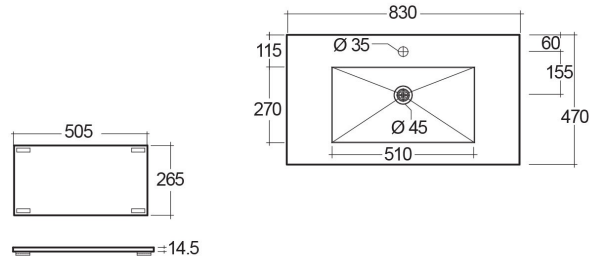

RAK-PRECIOUS - PREOC08347101A - MACAUBAS

RAK
CERAMICS

Wash basin | Drop In

Technical specifications

Dimensions: 830 x 470 mm

Color: Macaubus - 101

Shape of basin: Rectangle

Suites: [RAK-PRECIOUS](#)

Code	Name
PRE0000000201A	Drain for RAK-Precious Counter and Drop in Wash Basins
PRE0000000200A	L-Brackets for RAK-Precious
PREOC08347101A	WASH BASIN DROP IN 83CM MACAUBAS

Dimensions: All dimensions in mm tolerance $\pm 5\%$ for below 200mm and $\pm 3\%$ for above 200mm.