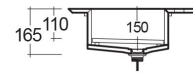

RAK-PRECIOUS - PREOC08347101A - MACAUBAS

RAK
CERAMICS

Wash basin | Drop In

Technical specifications

Dimensions: 830 x 470 mm

Color: Macaubus - 101

Shape of basin: Rectangle

Suites: [RAK-PRECIOUS](#)

Code	Name
PRE0000000201A	Drain for RAK-Precious Counter and Drop in Wash Basins
PRE0000000200A	L-Brackets for RAK-Precious
PREOC08347101A	WASH BASIN DROP IN 83CM MACAUBAS

Dimensions: All dimensions in mm tolerance $\pm 5\%$ for below 200mm and $\pm 3\%$ for above 200mm.