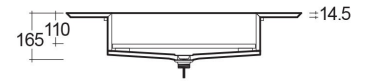

RAK-PRECIOUS - PREOC08347101A - MACAUBAS

RAK
CERAMICS

Wash basin | Drop In

Technical specifications

Dimensions: 830 x 470 mm

Color: Macaubus - 101

Shape of basin: Rectangle

Suites: [RAK-PRECIOUS](#)

Code	Name
PRE0000000201A	Drain for RAK-Precious Counter and Drop in Wash Basins
PRE0000000200A	L-Brackets for RAK-Precious
PREOC08347101A	WASH BASIN DROP IN 83CM MACAUBAS

Dimensions: All dimensions in mm tolerance $\pm 5\%$ for below 200mm and $\pm 3\%$ for above 200mm.