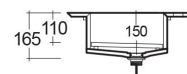

## Technical specifications

Dimensions: 830 x 470 mm

Color: Carrara - 100

Shape of basin: Rectangle

Suites: [RAK-PRECIOUS](#)

Code	Name
PRE0000000201A	Drain for RAK-Precious Counter and Drop in Wash Basins
PRE0000000200A	L-Brackets for RAK-Precious
PREOC08347100A	WASH BASIN DROP IN 83CM CARRARA

Dimensions: All dimensions in mm tolerance  $\pm 5\%$  for below 200mm and  $\pm 3\%$  for above 200mm.

Note: Due to a continuing development programme to improve design and performance, the manufacturer reserves all rights to vary specifications without prior information.