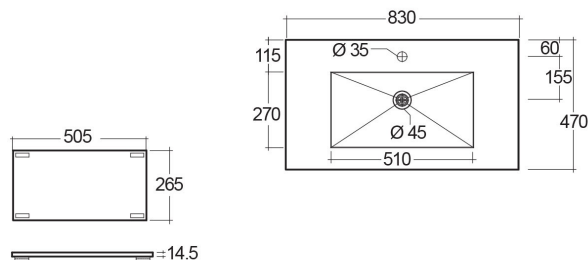

## Technical specifications

Dimensions: 830 x 470 mm

Color: Carrara - 100

Shape of basin: Rectangle

Suites: [RAK-PRECIOUS](#)

Code	Name
PRE0000000201A	Drain for RAK-Precious Counter and Drop in Wash Basins
PRE0000000200A	L-Brackets for RAK-Precious
PREOC08347100A	WASH BASIN DROP IN 83CM CARRARA

Dimensions: All dimensions in mm tolerance  $\pm 5\%$  for below 200mm and  $\pm 3\%$  for above 200mm.

Note: Due to a continuing development programme to improve design and performance, the manufacturer reserves all rights to vary specifications without prior information.