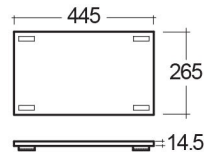

RAK-PRECIOUS - PREOC06347105A - UNI DARK BLACK

RAK
CERAMICS

Wash basin | Drop In

Technical specifications

Dimensions:	630 x 470 mm
Color:	Uni Dark Black - 105
Shape of basin:	Rectangle
Suites:	RAK-PRECIOUS

Code	Name
PRE0000000201A	Drain for RAK-Precious Counter and Drop in Wash Basins
PRE0000000200A	L-Brackets for RAK-Precious
PREOC06347105A	WASH BASIN DROP IN 63CM DARK BLACK

Dimensions: All dimensions in mm tolerance $\pm 5\%$ for below 200mm and $\pm 3\%$ for above 200mm.
Note: Due to a continuing development programme to improve design and performance, the manufacturer reserves all rights to vary specifications without prior information.
Please note accessories are for photographic use only.