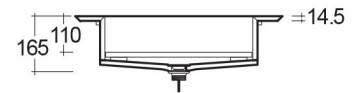

RAK-PRECIOUS - PREOC06347105A - UNI DARK BLACK

RAK
CERAMICS

Wash basin | Drop In

Technical specifications

Dimensions:	630 x 470 mm
Color:	Uni Dark Black - 105
Shape of basin:	Rectangle
Suites:	RAK-PRECIOUS

Code	Name
PRE0000000201A	Drain for RAK-Precious Counter and Drop in Wash Basins
PRE0000000200A	L-Brackets for RAK-Precious
PREOC06347105A	WASH BASIN DROP IN 63CM DARK BLACK

Dimensions: All dimensions in mm tolerance $\pm 5\%$ for below 200mm and $\pm 3\%$ for above 200mm.
Note: Due to a continuing development programme to improve design and performance, the manufacturer reserves all rights to vary specifications without prior information.
Please note accessories are for photographic use only.