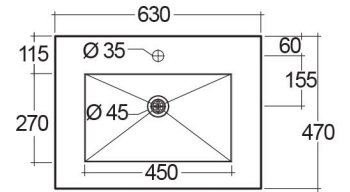

RAK-PRECIOUS - PREOC06347105A - UNI DARK BLACK

RAK
CERAMICS

Wash basin | Drop In

Technical specifications

Dimensions:	630 x 470 mm
Color:	Uni Dark Black - 105
Shape of basin:	Rectangle
Suites:	RAK-PRECIOUS

Code	Name
PRE0000000201A	Drain for RAK-Precious Counter and Drop in Wash Basins
PRE0000000200A	L-Brackets for RAK-Precious
PREOC06347105A	WASH BASIN DROP IN 63CM DARK BLACK

Dimensions: All dimensions in mm tolerance $\pm 5\%$ for below 200mm and $\pm 3\%$ for above 200mm.
Note: Due to a continuing development programme to improve design and performance, the manufacturer reserves all rights to vary specifications without prior information.
Please note accessories are for photographic use only.