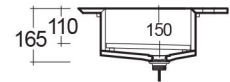

RAK-PRECIOUS - PREOC06347105A - UNI DARK BLACK

RAK
CERAMICS

Wash basin | Drop In

Technical specifications

Dimensions:	630 x 470 mm
Color:	Uni Dark Black - 105
Shape of basin:	Rectangle
Suites:	RAK-PRECIOUS

Code	Name
PRE0000000201A	Drain for RAK-Precious Counter and Drop in Wash Basins
PRE0000000200A	L-Brackets for RAK-Precious
PREOC06347105A	WASH BASIN DROP IN 63CM DARK BLACK

Dimensions: All dimensions in mm tolerance $\pm 5\%$ for below 200mm and $\pm 3\%$ for above 200mm.
Note: Due to a continuing development programme to improve design and performance, the manufacturer reserves all rights to vary specifications without prior information.
Please note accessories are for photographic use only.