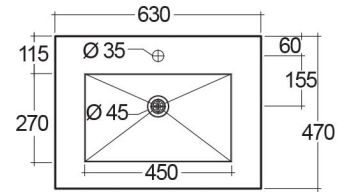

## Technical specifications

Dimensions:	630 x 470 mm
Color:	Behind Grey - 104
Shape of basin:	Rectangle
Suites:	<a href="#">RAK-PRECIOUS</a>

Code	Name
PRE0000000201A	Drain for RAK-Precious Counter and Drop in Wash Basins
PRE0000000200A	L-Brackets for RAK-Precious
PREOC06347104A	WASH BASIN DROP IN 63CM BEHIND GREY

Dimensions: All dimensions in mm tolerance  $\pm 5\%$  for below 200mm and  $\pm 3\%$  for above 200mm.

Note: Due to a continuing development programme to improve design and performance, the manufacturer reserves all rights to vary specifications without prior information.