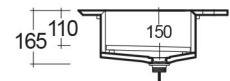

## Technical specifications

Dimensions:	630 x 470 mm
Color:	Behind Grey - 104
Shape of basin:	Rectangle
Suites:	<a href="#">RAK-PRECIOUS</a>

Code	Name
PRE0000000201A	Drain for RAK-Precious Counter and Drop in Wash Basins
PRE0000000200A	L-Brackets for RAK-Precious
PREOC06347104A	WASH BASIN DROP IN 63CM BEHIND GREY

Dimensions: All dimensions in mm tolerance  $\pm 5\%$  for below 200mm and  $\pm 3\%$  for above 200mm.

Note: Due to a continuing development programme to improve design and performance, the manufacturer reserves all rights to vary specifications without prior information.