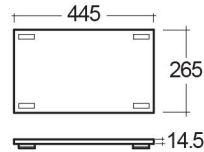

## Technical specifications

Dimensions:	630 x 470 mm
Color:	Behind Grey - 104
Shape of basin:	Rectangle
Suites:	<a href="#">RAK-PRECIOUS</a>

Code	Name
PRE0000000201A	Drain for RAK-Precious Counter and Drop in Wash Basins
PRE0000000200A	L-Brackets for RAK-Precious
PREOC06347104A	WASH BASIN DROP IN 63CM BEHIND GREY

Dimensions: All dimensions in mm tolerance  $\pm 5\%$  for below 200mm and  $\pm 3\%$  for above 200mm.

Note: Due to a continuing development programme to improve design and performance, the manufacturer reserves all rights to vary specifications without prior information.