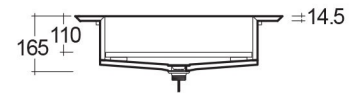

## Technical specifications

Dimensions:	630 x 470 mm
Color:	Behind Grey - 104
Shape of basin:	Rectangle
Suites:	<a href="#">RAK-PRECIOUS</a>

Code	Name
PRE0000000201A	Drain for RAK-Precious Counter and Drop in Wash Basins
PRE0000000200A	L-Brackets for RAK-Precious
PREOC06347104A	WASH BASIN DROP IN 63CM BEHIND GREY

Dimensions: All dimensions in mm tolerance  $\pm 5\%$  for below 200mm and  $\pm 3\%$  for above 200mm.

Note: Due to a continuing development programme to improve design and performance, the manufacturer reserves all rights to vary specifications without prior information.