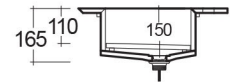

RAK-PRECIOUS - PREOC06347103A - SURFACE XL COOL GREY

RAK
CERAMICS

Wash basin | Drop In

Technical specifications

Dimensions:	630 x 470 mm
Color:	Surface XL Cool Grey - 103
Shape of basin:	Rectangle
Suites:	RAK-PRECIOUS

Code	Name
PRE0000000201A	Drain for RAK-Precious Counter and Drop in Wash Basins
PRE0000000200A	L-Brackets for RAK-Precious
PREOC06347103A	WASH BASIN DROP IN 63CM COOL GREY

Dimensions: All dimensions in mm tolerance $\pm 5\%$ for below 200mm and $\pm 3\%$ for above 200mm.