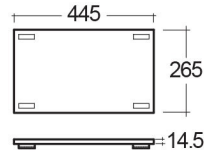

RAK-PRECIOUS - PREOC06347103A - SURFACE XL COOL GREY

RAK
CERAMICS

Wash basin | Drop In

Technical specifications

Dimensions:	630 x 470 mm
Color:	Surface XL Cool Grey - 103
Shape of basin:	Rectangle
Suites:	RAK-PRECIOUS

Code	Name
PRE0000000201A	Drain for RAK-Precious Counter and Drop in Wash Basins
PRE0000000200A	L-Brackets for RAK-Precious
PREOC06347103A	WASH BASIN DROP IN 63CM COOL GREY

Dimensions: All dimensions in mm tolerance $\pm 5\%$ for below 200mm and $\pm 3\%$ for above 200mm.