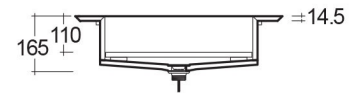

RAK-PRECIOUS - PREOC06347103A - SURFACE XL COOL GREY

RAK
CERAMICS

Wash basin | Drop In

Technical specifications

Dimensions:	630 x 470 mm
Color:	Surface XL Cool Grey - 103
Shape of basin:	Rectangle
Suites:	RAK-PRECIOUS

Code	Name
PRE0000000201A	Drain for RAK-Precious Counter and Drop in Wash Basins
PRE0000000200A	L-Brackets for RAK-Precious
PREOC06347103A	WASH BASIN DROP IN 63CM COOL GREY

Dimensions: All dimensions in mm tolerance $\pm 5\%$ for below 200mm and $\pm 3\%$ for above 200mm.