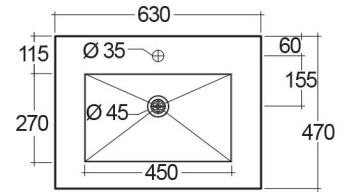

RAK-PRECIOUS - PREOC06347103A - SURFACE XL COOL GREY

RAK
CERAMICS

Wash basin | Drop In

Technical specifications

Dimensions:	630 x 470 mm
Color:	Surface XL Cool Grey - 103
Shape of basin:	Rectangle
Suites:	RAK-PRECIOUS

Code	Name
PRE0000000201A	Drain for RAK-Precious Counter and Drop in Wash Basins
PRE0000000200A	L-Brackets for RAK-Precious
PREOC06347103A	WASH BASIN DROP IN 63CM COOL GREY

Dimensions: All dimensions in mm tolerance $\pm 5\%$ for below 200mm and $\pm 3\%$ for above 200mm.