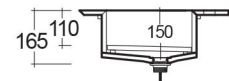

RAK-PRECIOUS - PREOC06347102A - TRAVERTINO IVORY

RAK
CERAMICS

Wash basin | Drop In

Technical specifications

Dimensions:	630 x 470 mm
Color:	Travertino Ivory - 102
Shape of basin:	Rectangle
Suites:	RAK-PRECIOUS

Code	Name
PRE0000000201A	Drain for RAK-Precious Counter and Drop in Wash Basins
PRE0000000200A	L-Brackets for RAK-Precious
PREOC06347102A	WASH BASIN DROP IN 63CM IVORY

Dimensions: All dimensions in mm tolerance $\pm 5\%$ for below 200mm and $\pm 3\%$ for above 200mm.
Note: Due to a continuing development programme to improve design and performance, the manufacturer reserves all rights to vary specifications without prior information.
Please note accessories are for photographic use only.