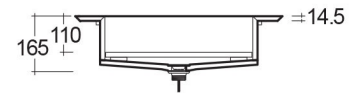

RAK-PRECIOUS - PREOC06347102A - TRAVERTINO IVORY

RAK
CERAMICS

Wash basin | Drop In

Technical specifications

Dimensions:	630 x 470 mm
Color:	Travertino Ivory - 102
Shape of basin:	Rectangle
Suites:	RAK-PRECIOUS

Code	Name
PRE0000000201A	Drain for RAK-Precious Counter and Drop in Wash Basins
PRE0000000200A	L-Brackets for RAK-Precious
PREOC06347102A	WASH BASIN DROP IN 63CM IVORY

Dimensions: All dimensions in mm tolerance $\pm 5\%$ for below 200mm and $\pm 3\%$ for above 200mm.
Note: Due to a continuing development programme to improve design and performance, the manufacturer reserves all rights to vary specifications without prior information.
Please note accessories are for photographic use only.