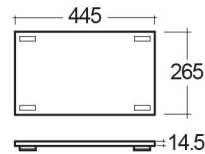

RAK-PRECIOUS - PREOC06347102A - TRAVERTINO IVORY

RAK
CERAMICS

Wash basin | Drop In

Technical specifications

Dimensions:	630 x 470 mm
Color:	Travertino Ivory - 102
Shape of basin:	Rectangle
Suites:	RAK-PRECIOUS

Code	Name
PRE0000000201A	Drain for RAK-Precious Counter and Drop in Wash Basins
PRE0000000200A	L-Brackets for RAK-Precious
PREOC06347102A	WASH BASIN DROP IN 63CM IVORY

Dimensions: All dimensions in mm tolerance $\pm 5\%$ for below 200mm and $\pm 3\%$ for above 200mm.
Note: Due to a continuing development programme to improve design and performance, the manufacturer reserves all rights to vary specifications without prior information.
Please note accessories are for photographic use only.