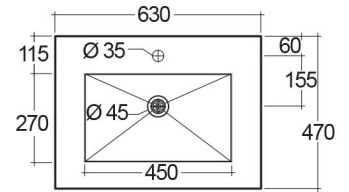

RAK-PRECIOUS - PREOC06347102A - TRAVERTINO IVORY

RAK
CERAMICS

Wash basin | Drop In

Technical specifications

Dimensions:	630 x 470 mm
Color:	Travertino Ivory - 102
Shape of basin:	Rectangle
Suites:	RAK-PRECIOUS

Code	Name
PRE0000000201A	Drain for RAK-Precious Counter and Drop in Wash Basins
PRE0000000200A	L-Brackets for RAK-Precious
PREOC06347102A	WASH BASIN DROP IN 63CM IVORY

Dimensions: All dimensions in mm tolerance $\pm 5\%$ for below 200mm and $\pm 3\%$ for above 200mm.
Note: Due to a continuing development programme to improve design and performance, the manufacturer reserves all rights to vary specifications without prior information.
Please note accessories are for photographic use only.