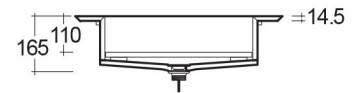

RAK-PRECIOUS - PREOC06347101A - MACAUBAS

RAK
CERAMICS

Wash basin | Drop In

Technical specifications

Dimensions: 630 x 470 mm

Color: Macaubus - 101

Shape of basin: Rectangle

Suites: [RAK-PRECIOUS](#)

Code	Name
PRE0000000201A	Drain for RAK-Precious Counter and Drop in Wash Basins
PRE0000000200A	L-Brackets for RAK-Precious
PREOC06347101A	WASH BASIN DROP IN 63CM MACAUBAS

Dimensions: All dimensions in mm tolerance $\pm 5\%$ for below 200mm and $\pm 3\%$ for above 200mm.