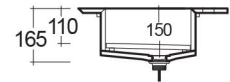

RAK-PRECIOUS - PREOC06347101A - MACAUBAS

RAK
CERAMICS

Wash basin | Drop In

Technical specifications

Dimensions: 630 x 470 mm

Color: Macaubus - 101

Shape of basin: Rectangle

Suites: [RAK-PRECIOUS](#)

Code	Name
PRE0000000201A	Drain for RAK-Precious Counter and Drop in Wash Basins
PRE0000000200A	L-Brackets for RAK-Precious
PREOC06347101A	WASH BASIN DROP IN 63CM MACAUBAS

Dimensions: All dimensions in mm tolerance $\pm 5\%$ for below 200mm and $\pm 3\%$ for above 200mm.