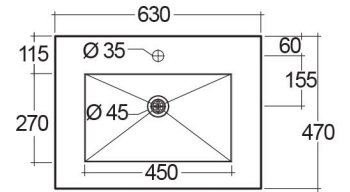

RAK-PRECIOUS - PREOC06347101A - MACAUBAS

RAK
CERAMICS

Wash basin | Drop In

Technical specifications

Dimensions: 630 x 470 mm

Color: Macaubus - 101

Shape of basin: Rectangle

Suites: [RAK-PRECIOUS](#)

Code	Name
PRE0000000201A	Drain for RAK-Precious Counter and Drop in Wash Basins
PRE0000000200A	L-Brackets for RAK-Precious
PREOC06347101A	WASH BASIN DROP IN 63CM MACAUBAS

Dimensions: All dimensions in mm tolerance $\pm 5\%$ for below 200mm and $\pm 3\%$ for above 200mm.