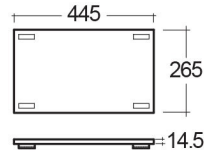

RAK-PRECIOUS - PREOC06347101A - MACAUBAS

RAK
CERAMICS

Wash basin | Drop In

Technical specifications

Dimensions: 630 x 470 mm

Color: Macaubus - 101

Shape of basin: Rectangle

Suites: [RAK-PRECIOUS](#)

Code	Name
PRE0000000201A	Drain for RAK-Precious Counter and Drop in Wash Basins
PRE0000000200A	L-Brackets for RAK-Precious
PREOC06347101A	WASH BASIN DROP IN 63CM MACAUBAS

Dimensions: All dimensions in mm tolerance $\pm 5\%$ for below 200mm and $\pm 3\%$ for above 200mm.