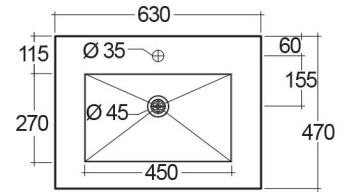

RAK-PRECIOUS - PREOC06347100A - CARRARA

RAK
CERAMICS

Wash basin | Drop In

Technical specifications

Dimensions: 630 x 470 mm

Color: Carrara - 100

Shape of basin: Rectangle

Suites: [RAK-PRECIOUS](#)

Code	Name
PRE0000000201A	Drain for RAK-Precious Counter and Drop in Wash Basins
PRE0000000200A	L-Brackets for RAK-Precious
PREOC06347100A	WASH BASIN DROP IN 63CM CARRARA

Dimensions: All dimensions in mm tolerance $\pm 5\%$ for below 200mm and $\pm 3\%$ for above 200mm.
Note: Due to a continuing development programme to improve design and performance, the manufacturer reserves all rights to vary specifications without prior information.
Please note accessories are for photographic use only.