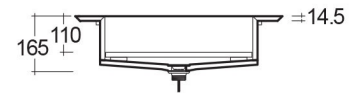

RAK-PRECIOUS - PREOC06347100A - CARRARA

RAK
CERAMICS

Wash basin | Drop In

Technical specifications

Dimensions: 630 x 470 mm

Color: Carrara - 100

Shape of basin: Rectangle

Suites: [RAK-PRECIOUS](#)

Code	Name
PRE0000000201A	Drain for RAK-Precious Counter and Drop in Wash Basins
PRE0000000200A	L-Brackets for RAK-Precious
PREOC06347100A	WASH BASIN DROP IN 63CM CARRARA

Dimensions: All dimensions in mm tolerance $\pm 5\%$ for below 200mm and $\pm 3\%$ for above 200mm.
Note: Due to a continuing development programme to improve design and performance, the manufacturer reserves all rights to vary specifications without prior information.
Please note accessories are for photographic use only.