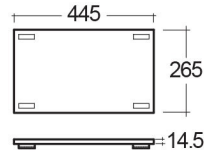

RAK-PRECIOUS - PREOC06347100A - CARRARA

RAK
CERAMICS

Wash basin | Drop In

Technical specifications

Dimensions: 630 x 470 mm

Color: Carrara - 100

Shape of basin: Rectangle

Suites: [RAK-PRECIOUS](#)

Code	Name
PRE0000000201A	Drain for RAK-Precious Counter and Drop in Wash Basins
PRE0000000200A	L-Brackets for RAK-Precious
PREOC06347100A	WASH BASIN DROP IN 63CM CARRARA

Dimensions: All dimensions in mm tolerance $\pm 5\%$ for below 200mm and $\pm 3\%$ for above 200mm.
Note: Due to a continuing development programme to improve design and performance, the manufacturer reserves all rights to vary specifications without prior information.
Please note accessories are for photographic use only.