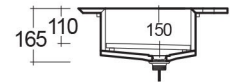

RAK-PRECIOUS - PREOC06347100A - CARRARA

RAK
CERAMICS

Wash basin | Drop In

Technical specifications

Dimensions: 630 x 470 mm

Color: Carrara - 100

Shape of basin: Rectangle

Suites: [RAK-PRECIOUS](#)

Code	Name
PRE0000000201A	Drain for RAK-Precious Counter and Drop in Wash Basins
PRE0000000200A	L-Brackets for RAK-Precious
PREOC06347100A	WASH BASIN DROP IN 63CM CARRARA

Dimensions: All dimensions in mm tolerance $\pm 5\%$ for below 200mm and $\pm 3\%$ for above 200mm.
Note: Due to a continuing development programme to improve design and performance, the manufacturer reserves all rights to vary specifications without prior information.
Please note accessories are for photographic use only.