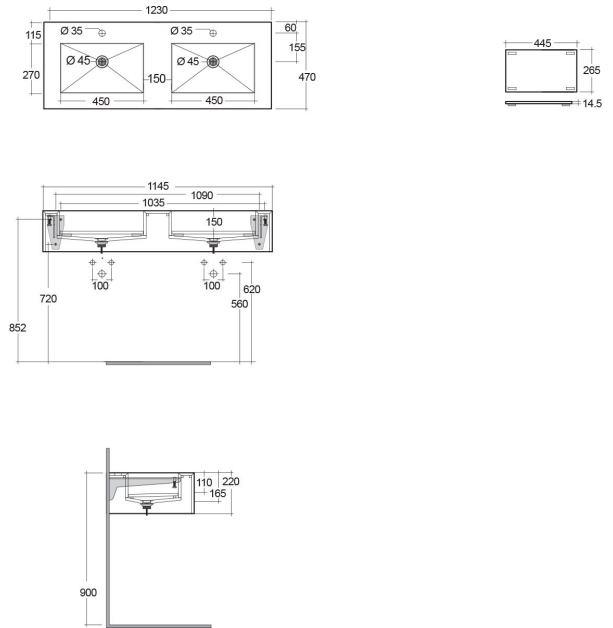

RAK-PRECIOUS - PRECT12347105A - UNI DARK BLACK

RAK
CERAMICS

Wash basin | Wall Hung

Technical specifications

Dimensions: 1230 x 470 mm

Color: Uni Dark Black - 105

Shape of basin: Rectangle

Suites: [RAK-PRECIOUS](#)

Code	Name
PRE0000000201A	Drain for RAK-Precious Counter and Drop in Wash Basins
PRE0000000200A	L-Brackets for RAK-Precious
PRECT12347105A	WASH BASIN WALL HUNG 63CM X 2 DARK BLACK

Dimensions: All dimensions in mm tolerance $\pm 5\%$ for below 200mm and $\pm 3\%$ for above 200mm.