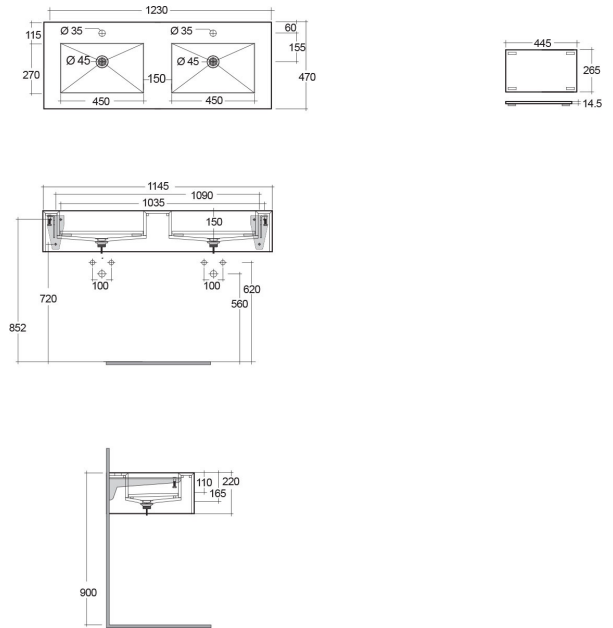

RAK-PRECIOUS - PRECT12347104A - BEHIND GREY

Wash basin | Wall Hung

RAK
CERAMICS

Technical specifications

Dimensions: 1230 x 470 mm

Color: Behind Grey - 104

Shape of basin: Rectangle

Suites: [RAK-PRECIOUS](#)

Code	Name
PRE0000000201A	Drain for RAK-Precious Counter and Drop in Wash Basins
PRE0000000200A	L-Brackets for RAK-Precious
PRECT12347104A	WALL HUNG WASH BASIN 63CM x 2 BEHIND GREY

Dimensions: All dimensions in mm tolerance $\pm 5\%$ for below 200mm and $\pm 3\%$ for above 200mm.