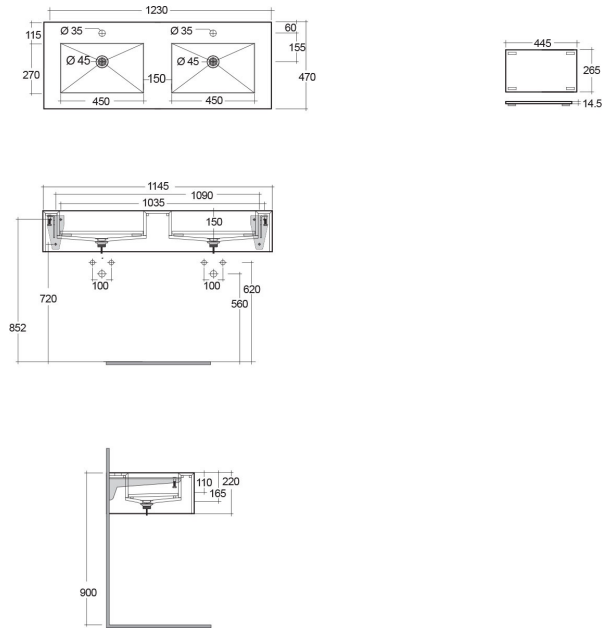

RAK-PRECIOUS - PRECT12347103A - SURFACE XL COOL GREY

RAK
CERAMICS

Wash basin | Wall Hung

Technical specifications

Dimensions:	1230 x 470 mm
Color:	Surface XL Cool Grey - 103
Shape of basin:	Rectangle
Suites:	RAK-PRECIOUS

Code	Name
PRE0000000201A	Drain for RAK-Precious Counter and Drop in Wash Basins
PRE0000000200A	L-Brackets for RAK-Precious
PRECT12347103A	WASH BASIN WALL HUNG 63CM X 2 COOL GREY

Dimensions: All dimensions in mm tolerance $\pm 5\%$ for below 200mm and $\pm 3\%$ for above 200mm.